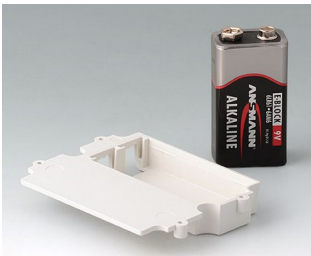

## Accessory "battery"

**A9160003**  
Plug-in contact, 1 x 9 V

**A9161002**  
Set of battery clips, 2 x 9 V or 4 x  
AA  
Steel  
tin-plated

**A9173010**  
9 V contact kit, 1 x 9 V  
ABS (UL 94 HB)

**A9174002**  
Battery compartment, 2 x 9 V  
ABS (UL 94 HB)  
off-white RAL 9002