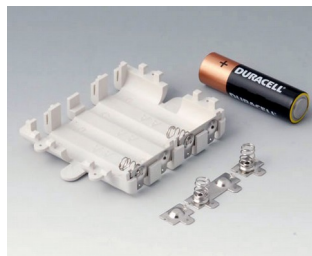

A9173010
9 V contact kit, 1 x 9 V
ABS (UL 94 HB)

A9174002
Battery compartment, 2 x 9 V
ABS (UL 94 HB)
off-white RAL 9002

A9174003
Battery compartment, 1 x 9 V
ABS (UL 94 HB)
off-white RAL 9002

A9174006
Set of battery clips, 1 x 9 V
Steel
tin-plated

A9190011
Set of battery clips, 2 x AA
Steel
nickel-plated

A9190012
Set of battery clips, 4 x AA
Steel
nickel-plated

A9250250
Battery spacer
PE foam
1.97"x0.98"x0.16"

A9345217
Set of battery compartment, 4 x AA
ABS (UL 94 HB)
off-white RAL 9002