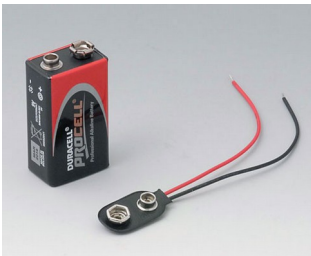

Accessory "battery"

A9160003
Plug-in contact, 1 x 9 V