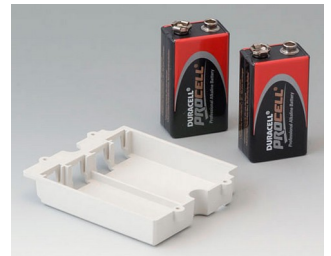

A9174002
Battery compartment, 2 x 9 V
ABS (UL 94 HB)
off-white RAL 9002