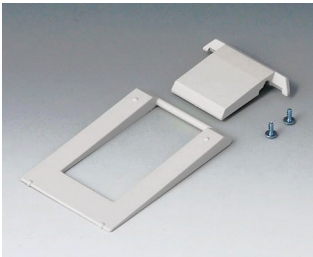

A0306031
Self-tapping screws 0.118" x
0.236" (PZ1)

A0308031
Self-tapping screws 0.118" x
0.315" (PZ1)

A0308132
Self-tapping screw 0.118" x
0.315" (T10)
Stainless steel

Accessory

A9250907
Tilt foot bar
ABS (UL 94 HB)
off-white RAL 9002