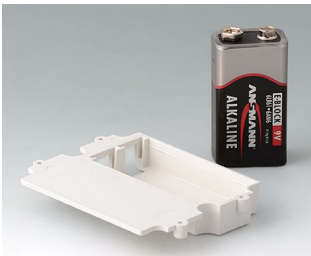

A9174003
Battery compartment, 1 x 9 V
ABS (UL 94 HB)
off-white RAL 9002