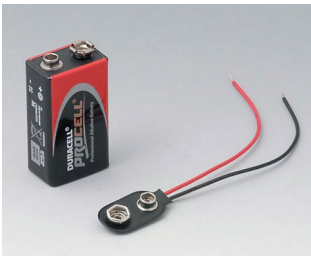

Accessory "battery"

A9160003
Plug-in contact, 1 x 9 V