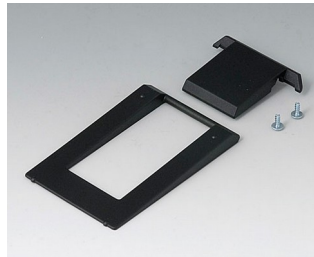

A0306031
Self-tapping screws 0.118" x
0.236" (PZ1)

A0308031
Self-tapping screws 0.118" x
0.315" (PZ1)

A0308132
Self-tapping screw 0.118" x
0.315" (T10)
Stainless steel

Accessory

A9250907
Tilt foot bar
ABS (UL 94 HB)
off-white RAL 9002