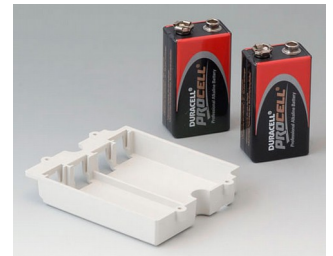

## Accessory "battery"

**A9160003**  
Plug-in contact, 1 x 9 V

**A9161002**  
Set of battery clips, 2 x 9 V or 4 x  
AA  
Steel  
tin-plated

**A9173010**  
9 V contact kit, 1 x 9 V  
ABS (UL 94 HB)

**A9174002**  
Battery compartment, 2 x 9 V  
ABS (UL 94 HB)  
off-white RAL 9002