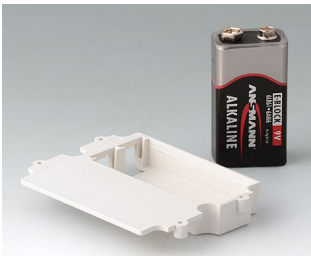

A9174003
Battery compartment, 1 x 9 V
ABS (UL 94 HB)
off-white RAL 9002