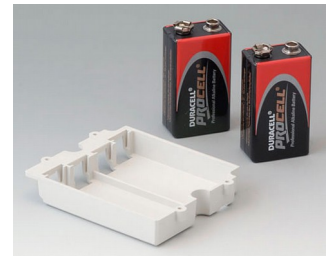

A9174002
Battery compartment, 2 x 9 V
ABS (UL 94 HB)
off-white RAL 9002