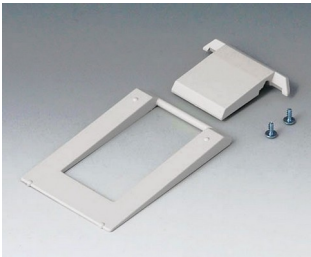

Accessory

A9250907
Tilt foot bar
ABS (UL 94 HB)
off-white RAL 9002