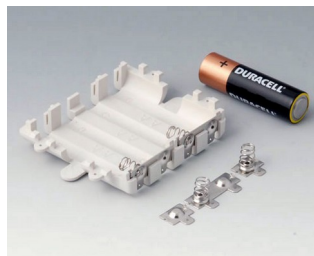

A9173010
9 V contact kit, 1 x 9 V
ABS (UL 94 HB)

A9174002
Battery compartment, 2 x 9 V
ABS (UL 94 HB)
off-white RAL 9002

A9174003
Battery compartment, 1 x 9 V
ABS (UL 94 HB)
off-white RAL 9002

A9174006
Set of battery clips, 1 x 9 V
Steel
tin-plated

A9190011
Set of battery clips, 2 x AA
Steel
nickel-plated

A9190012
Set of battery clips, 4 x AA
Steel
nickel-plated

A9250250
Battery spacer
PE foam
1.97"x0.98"x0.16"

A9345217
Set of battery compartment, 4 x AA
ABS (UL 94 HB)
off-white RAL 9002