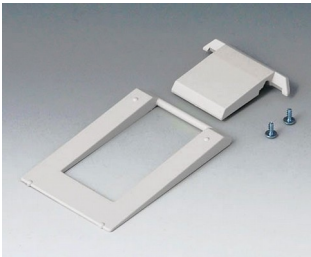

A0306031
Self-tapping screws 0.118" x
0.236" (PZ1)

A0308031
Self-tapping screws 0.118" x
0.315" (PZ1)

A0308132
Self-tapping screw 0.118" x
0.315" (T10)
Stainless steel

Accessory

A9250907
Tilt foot bar
ABS (UL 94 HB)
off-white RAL 9002