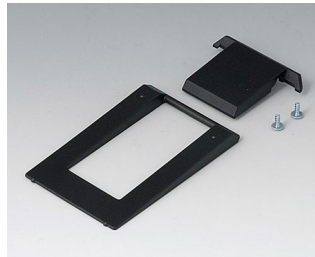

A0306031
Self-tapping screws 0.118" x
0.236" (PZ1)

A0308031
Self-tapping screws 0.118" x
0.315" (PZ1)

A0308132
Self-tapping screw 0.118" x
0.315" (T10)
Stainless steel

Accessory

A9250907
Tilt foot bar
ABS (UL 94 HB)
off-white RAL 9002