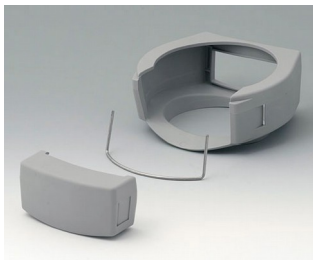

# DATEC-CONTROL

**A9177006**  
Sealing kit S

**A9177008**  
Protector S  
SBS (TPE)  
volcano

**A9178001**  
Display window M  
Acrylic glass  
clear

**A9178006**  
Sealing kit M

**A9178108**  
Protector M  
SBS (TPE)  
volcano