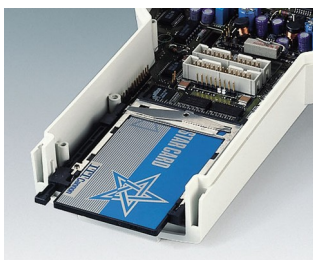

## Handheld enclosures for large graphics displays

These ergonomic plastic enclosures have a large head section for installing bigger display modules with graphics capability.

- installation of standard size LCDs and graphics display modules
- narrow holding area for user comfort
- high protection class: IP 65 (XS, S) or IP 54 (M, L) when using the sealing kits and display windows (accessories)
- four sizes each in two colors
- **DATEC-CONTROL XS**  
with/without screw-in battery cradles, 2 x AA / 3 x AA cells / 1 x 9 V cells; battery lid optionally with latch and/or fixed by screws; station for ergonomically inclined desk case applications
- **DATEC-CONTROL S**  
with/without screw-in battery cradles, 4 x AA / 1 x 9 V cells; battery lid optionally with latch and/or fixed by screws; station for ergonomically inclined desk case applications
- **DATEC-CONTROL M, L**  
with/without plug-in battery packs, up to 5 x AA cells; with mounting for PCMCIA holders; separate desk and wall stations for battery charging and/or data downloading
- easy transmission of data and charging current, station and contacts as accessories
- wall suspension element for secure storage of the enclosure (accessory)
- protectors absorb impacts and protect surfaces, sizes M and L additional with shoulder strap
- recessed operating area for protecting the membrane keypad
- internal fastening pillars for PCBs