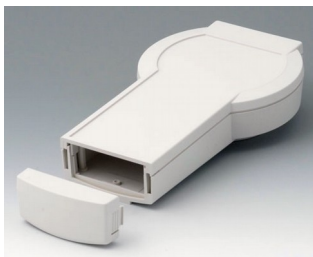

A9079107
DATEC-CONTROL L, Vers. I
ABS (UL 94 HB)
off-white RAL 9002
10.47"x5.67"x2.36"
IP 54 opt.