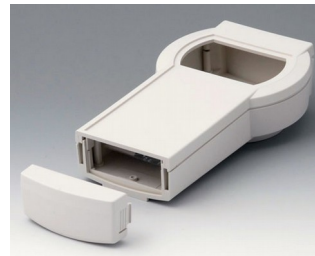

A9078207
DATEC-CONTROL M, Vers. II
ABS (UL 94 HB)
off-white RAL 9002
9.57"x5.12"x2.36"
IP 54 opt.