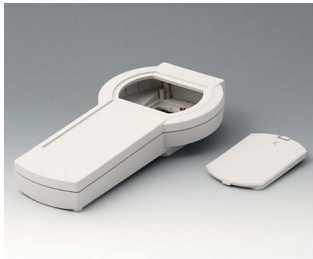

DATEC-CONTROL

A9077207
DATEC-CONTROL S, Vers. II
ABS (UL 94 HB)
off-white RAL 9002
8.98"x4.61"x1.85"
IP 65 opt.