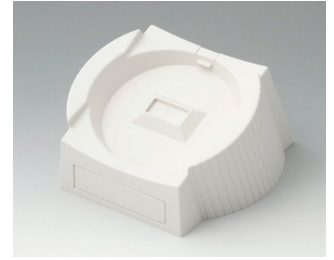

# DATEC-CONTROL

**A9178007**  
Contacts, male  
gold-plated

**A9178118**  
Battery compartment holder  
PC  
volcano

**A9178128**  
Battery compartment, M/L, 4 x  
AA  
PC  
volcano

**A9178137**  
Station, Vers. I  
ABS (UL 94 HB)  
off-white RAL 9002