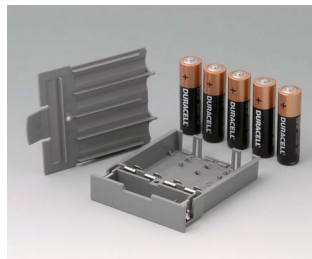

A9178158
Battery compartment, M/L, 5 x
AA
PC
volcano