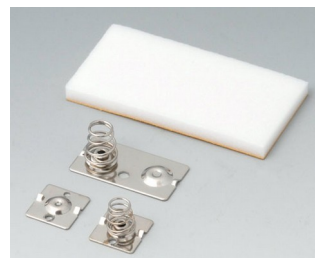

A9176007
Set of battery clips, 2 x AA
Steel
nickel-plated