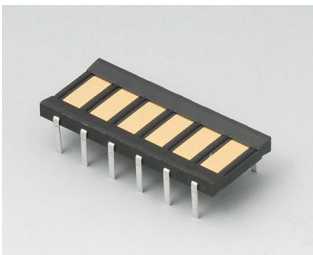

Accessory

A9178008
Contacts, female
gold-plated

Subject to technical modification without notice. © by OKW Gehäusesysteme, Buchen/Germany.