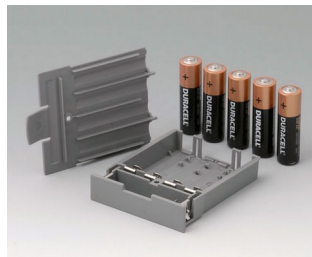

A9178158
Battery compartment, M/L, 5 x
AA
PC
volcano