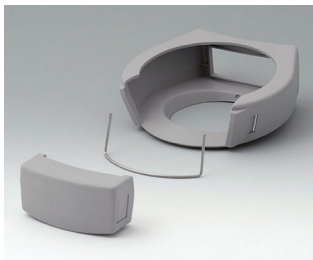

A9179108
Protector L
SBS (TPE)
volcano