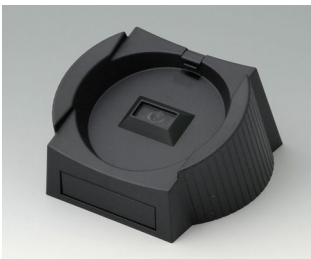

# DATEC-CONTROL

**A9178007**  
Contacts, male  
gold-plated

**A9178118**  
Battery compartment holder  
PC  
volcano

**A9178128**  
Battery compartment, M/L, 4 x  
AA  
PC  
volcano

**A9178137**  
Station, Vers. I  
ABS (UL 94 HB)  
off-white RAL 9002