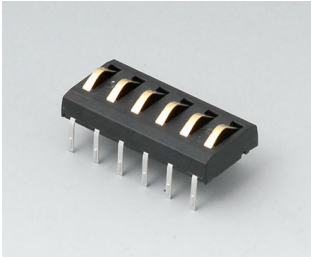

DATEC-CONTROL

A9178007
Contacts, male
gold-plated