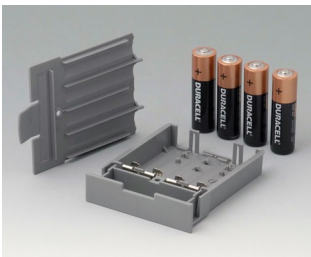

A9178128
Battery compartment, M/L, 4 x
AA
PC
volcano