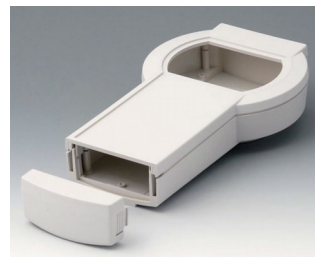

A9079207
DATEC-CONTROL L, Vers. II
ABS (UL 94 HB)
off-white RAL 9002
10.47"x5.67"x2.36"
IP 54 opt.