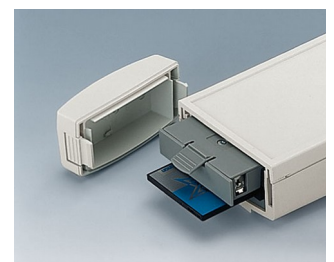

## Handheld enclosures for large graphics displays

These ergonomic plastic enclosures have a large head section for installing bigger display modules with graphics capability.

- installation of standard size LCDs and graphics display modules
- narrow holding area for user comfort
- high protection class: IP 65 (XS, S) or IP 54 (M, L) when using the sealing kits and display windows (accessories)
- four sizes each in two colors
- **DATEC-CONTROL XS**  
with/without screw-in battery cradles, 2 x AA / 3 x AA cells / 1 x 9 V cells; battery lid optionally with latch and/or fixed by screws; station for ergonomically inclined desk case applications
- **DATEC-CONTROL S**  
with/without screw-in battery cradles, 4 x AA / 1 x 9 V cells; battery lid optionally with latch and/or fixed by screws; station for ergonomically inclined desk case applications
- **DATEC-CONTROL M, L**  
with/without plug-in battery packs, up to 5 x AA cells; with mounting for PCMCIA holders; separate desk and wall stations for battery charging and/or data downloading
- easy transmission of data and charging current, station and contacts as accessories
- wall suspension element for secure storage of the enclosure (accessory)
- protectors absorb impacts and protect surfaces, sizes M and L additional with shoulder strap
- recessed operating area for protecting the membrane keypad
- internal fastening pillars for PCBs