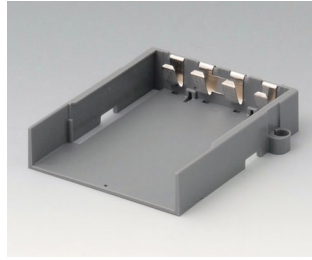

A9178118
Battery compartment holder
PC
volcano