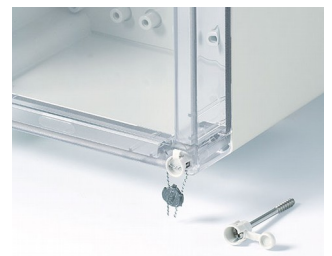

IN-BOX

Tough industrial plastic enclosures

As enclosures for terminal installations, as well as for electronics equipment, the IN-BOX series offers versatile options for electrical and electronics engineers.

- nine base enclosures with high gloss surfaces and different heights
- two standard materials: ABS (UL 94 HB) or PC (V-2);
the complete enclosures in PC comply with fire safety standard UL 94 5V (better than V-0), although the material only has the classification V-2
- high protection classes IP 66/67; sealing gasket pre-foamed in the top
- high impact strength IK07 (ABS) and IK08 (PC)
- top parts in case color or transparent
- efficient quarter-turn lid screws in stainless steel
- recessed operating area for protecting a membrane keypad or decorative foil/label
- direct wall mounting or exterior wall mounting with wall mounting brackets; if required an internal hinge kit can be supplied as an accessory
- optional security kit for use with lead tags
- DIN rails and mounting plates for individual installation and configurations
- internal screw pillars for PCBs, DIN rails and mounting plates