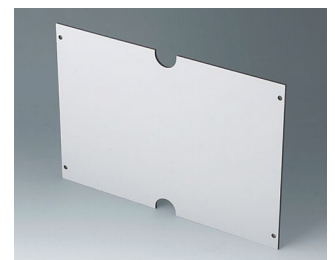

C7117056
Mounting plate
8.68"x6.00"x0.10"