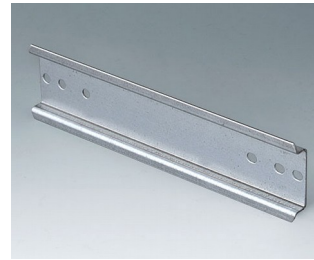

C7113077
Standard DIN rail, Type TH 35
Steel
5.67"x1.38"x0.30"