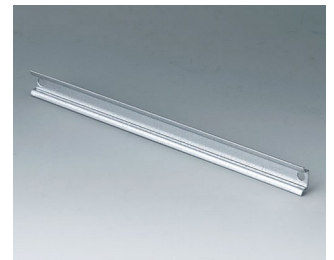

C7113087
 Standard DIN rail, Type TH 15
 Steel
 5.67"x0.59"x0.22"

C7114056
 Mounting plate
 5.16"x4.45"x0.10"

C7115056
 Mounting plate
 6.73"x4.45"x0.10"

C7115077
 Standard DIN rail, Type TH 35
 Steel
 7.24"x1.38"x0.30"