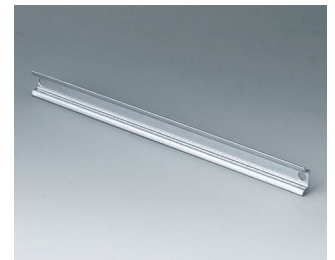

C7115087
Standard DIN rail, Type TH 15
Steel
7.24"x0.59"x0.22"