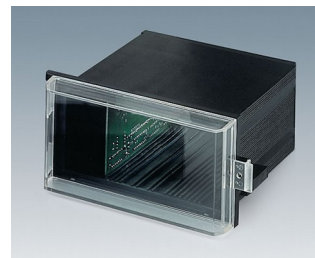

DIN-MODULAR CASES TYPE A

Versatile panel mount DIN boxes

Our TYPE A DIN-MODULAR plastic enclosures are designed according to DIN IEC 61554*, and feature snap-together assembly for faster installation, unlike conventional DIN boxes which require assembly by screws.

- seven standard dimensions 2.835" x 1.417", 1.890" x 1.890", 3.780" x 1.890", 2.835" x 2.835", 3.780" x 3.780"*, 5.669" x 2.835"* and 5.669" x 5.669" with variable case depths (*does not correspond exactly to DIN IEC 61554)
- material corresponds to UL 94 V-0: self-extinguishing and shock resistant; high standard of mechanical and electrical properties
- fixing of the PCBs by the rear frame
- fast and secure snap-together assembly
- range of front and rear panels
- fastening elements for mounting the control panels included
- advantage of the design principle is the implementation of optional case length to match the application exactly
- transparent cover protects display and operating elements (sizes 3.780" x 1.890" to 5.669" x 5.669")
- PCB guides on two or all four internal faces
- protection class < IP 40