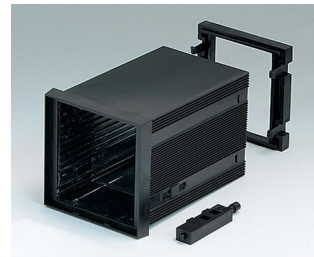

B6023031
DIN-MODULAR CASE TYPE A
PPO (UL 94 V-0)
black RAL 9005
2.83"x2.83"x3.94"