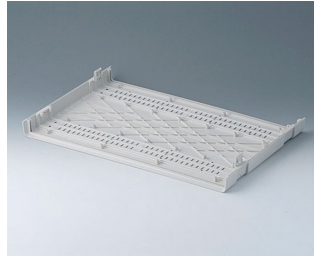

A0116170
Shell 63 TE
ABS (UL 94 HB)
off-white RAL 9002
14.45"x9.84"x1.06"