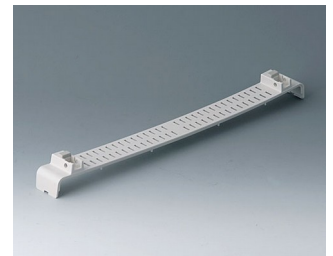

A0146370
Snap-in panel, with slots, with
feet
ABS (UL 94 HB)
off-white RAL 9002