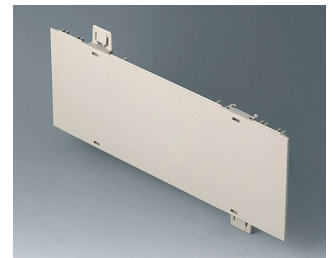

A0120280
Side panel 2 HE
ABS (UL 94 HB)
pebble gray RAL 7032
9.84"x3.50"