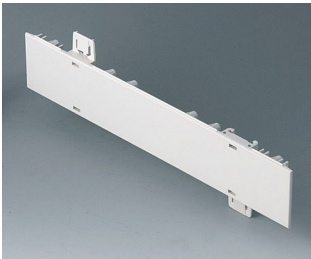

EURO CASE

A0110270
Side panel 1 HE
ABS (UL 94 HB)
off-white RAL 9002
9.84"x1.75"