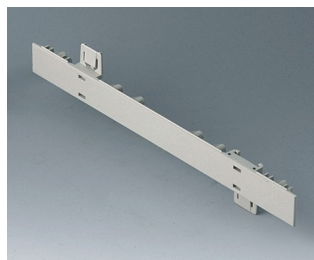

A0105280
Side panel 0.5 HE
ABS (UL 94 HB)
pebble gray RAL 7032
9.84"x0.88"