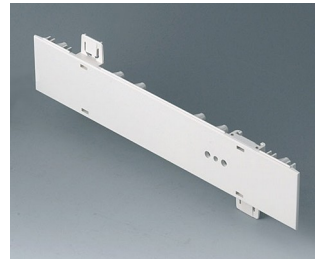

A0111270
Side panel 1 HE, for handle
mounting
ABS (UL 94 HB)
off-white RAL 9002
9.84"x1.75"