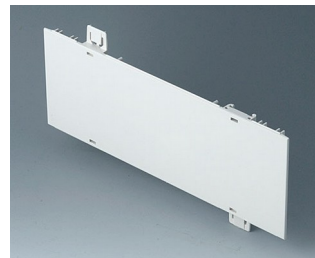

A0120270
Side panel 2 HE
ABS (UL 94 HB)
off-white RAL 9002
9.84"x3.50"