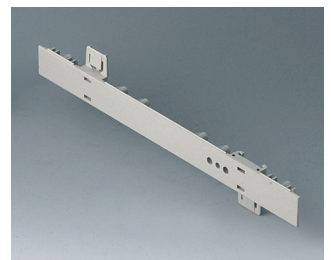

A0106280
Side panel 0.5 HE, for handle mounting
ABS (UL 94 HB)
pebble gray RAL 7032
9.84"x0.88"