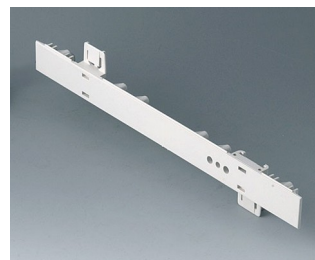

A0106270
Side panel 0.5 HE, for handle mounting
ABS (UL 94 HB)
off-white RAL 9002
9.84"x0.88"