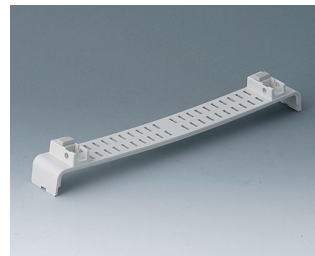

A0144370
Snap-in panel with, slots, with
feet
ABS (UL 94 HB)
off-white RAL 9002