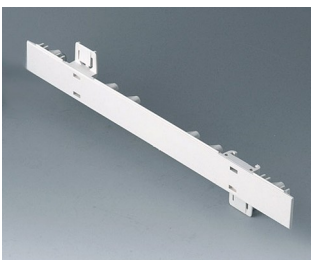

System components to complete

A0105270
Side panel 0.5 HE
ABS (UL 94 HB)
off-white RAL 9002
9.84"x0.88"