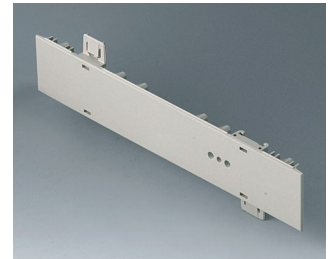

# EURO CASE

**A0110270**  
 Side panel 1 HE  
 ABS (UL 94 HB)  
 off-white RAL 9002  
 9.84"x1.75"

**A0110280**  
 Side panel 1 HE  
 ABS (UL 94 HB)  
 pebble gray RAL 7032  
 9.84"x1.75"

**A0111270**  
 Side panel 1 HE, for handle  
 mounting  
 ABS (UL 94 HB)  
 off-white RAL 9002  
 9.84"x1.75"