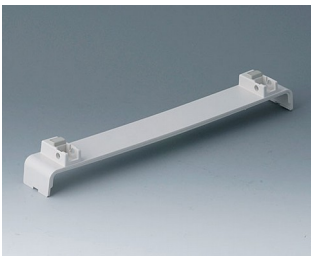

A0134370
Snap-in panel, without slots, with
feet
ABS (UL 94 HB)
off-white RAL 9002