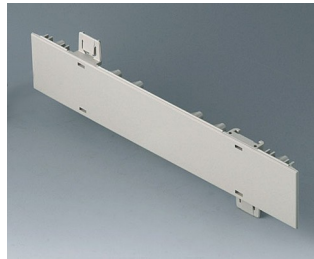

A0110280
Side panel 1 HE
ABS (UL 94 HB)
pebble gray RAL 7032
9.84"x1.75"