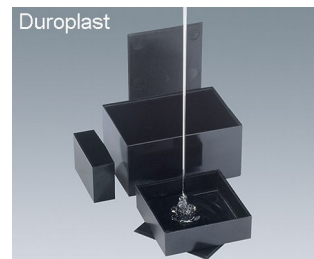

POTTING BOXES DUROPLASTIC

Plastic enclosures for encapsulating electronics

Comprehensive range of boxes for potting electronic assemblies. With special cost advantages for series type production.

- potted assemblies are protected from shock as well as temperature, dampness and chemical influences
- Duroplast: resistant to deformation and extreme temperatures, less resistant to impact than the PA or ABS models, 19 sizes (0.787" x 0.787" x 0.516" to 3.937" x 3.937" x 1.575"), optional lids available

[Link POTTING BOXES Thermoplast](#)