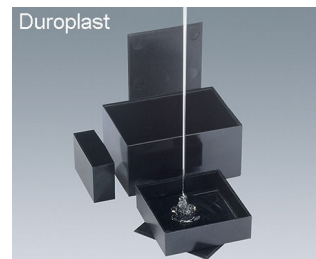

POTTING BOXES DUROPLASTIC

Plastic enclosures for encapsulating electronics

Comprehensive range of boxes for potting electronic assemblies. With special cost advantages for series type production.

- potted assemblies are protected from shock as well as temperature, dampness and chemical influences
- Duroplast: resistant to deformation and extreme temperatures, less resistant to impact than the PA or ABS models, 19 sizes (0.787" x 0.787" x 0.516" to 3.937" x 3.937" x 1.575"), optional lids available

[Link POTTING BOXES Thermoplast](#)