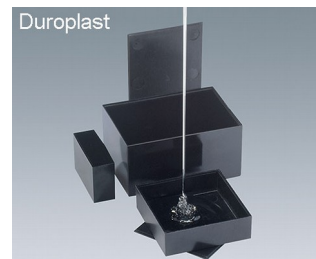

POTTING BOXES DUROPLASTIC

Plastic enclosures for encapsulating electronics

Comprehensive range of boxes for potting electronic assemblies. With special cost advantages for series type production.

- potted assemblies are protected from shock as well as temperature, dampness and chemical influences
- Duroplast: resistant to deformation and extreme temperatures, less resistant to impact than the PA or ABS models, 19 sizes (0.787" x 0.787" x 0.516" to 3.937" x 3.937" x 1.575"), optional lids available

[Link POTTING BOXES Thermoplast](#)

[View Customizing Options](#)

What do you still need for your own very personal product? We can supply enclosures and tuning knobs with all necessary modifications for fitting your electronic components.