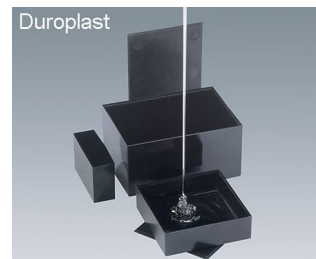

POTTING BOXES DUROPLASTIC

Plastic enclosures for encapsulating electronics

Comprehensive range of boxes for potting electronic assemblies. With special cost advantages for series type production.

- potted assemblies are protected from shock as well as temperature, dampness and chemical influences
- Duroplast: resistant to deformation and extreme temperatures, less resistant to impact than the PA or ABS models, 19 sizes (0.787" x 0.787" x 0.516" to 3.937" x 3.937" x 1.575"), optional lids available

[Link POTTING BOXES Thermoplast](#)