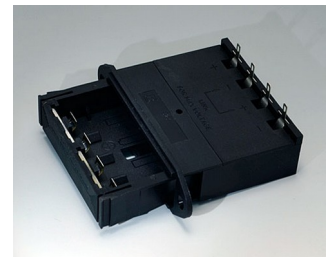

1.97"x0.98"x0.16"

**A9250251**  
Battery spacer  
PE foam

1.97"x0.98"x0.12"

**A9301330**  
Battery holder, 3 x AA  
PA  
black RAL 9005

**A9302510**  
Battery holder, 1 x 9 V  
PA  
black RAL 9005

**A9302540**  
Battery holder, 4 x AA  
PA  
black RAL 9005