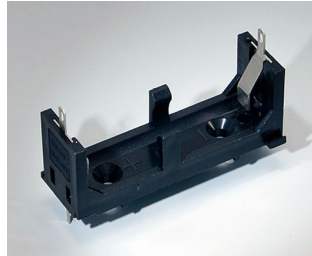

A9193038
Button cell holder, Ø 0.906"

A9193039
Button cell holder, Ø 0.472"

A9193040
Button cell holder, Ø 0.630"

A9250250
Battery spacer
PE foam

1.97"x0.98"x0.16"

A9250251
Battery spacer
PE foam

1.97"x0.98"x0.12"

A9301330
Battery holder, 3 x AA
PA
black RAL 9005

A9302510
Battery holder, 1 x 9 V
PA
black RAL 9005

A9302540
Battery holder, 4 x AA
PA
black RAL 9005

BATTERY COMPARTMENTS AND HOLDERS,

GEHÄUSE
SYSTEME

BUTTON CELL HOLDERS

A9303210
Battery holder, 1 x C
PA
black RAL 9005

A9303310
Battery holder, 1 x AA
PA
black RAL 9005

A9336117
Battery compartment kit, 3 x AA
ABS (UL 94 HB)
off-white RAL 9002
3.66"x2.72"
IP 54

A9336118
Battery compartment kit, 3 x AA
ABS (UL 94 HB)
lava
3.66"x2.72"
IP 54