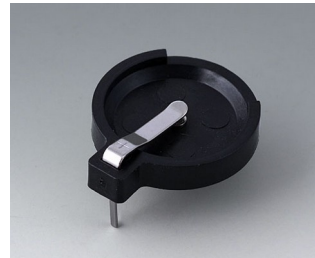

A9156001
Battery holder, 2 x AA
PP
black RAL 9005

A9156003
Battery holder, 1 x 9 V
Steel
nickel-plated

A9174004
Battery compartment, 4 x AA
ABS (UL 94 HB)
off-white RAL 9002

A9193037
Button cell holder, Ø 0.787"

A9193038
Button cell holder, Ø 0.906"

A9193039
Button cell holder, Ø 0.472"

A9193040
Button cell holder, Ø 0.630"

A9250250
Battery spacer
PE foam

1.97"x0.98"x0.16"

A9250251
Battery spacer
PE foam

1.97"x0.98"x0.12"