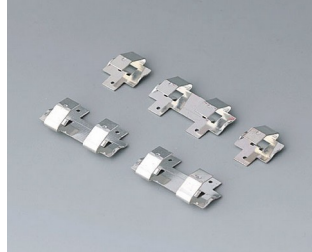

BATTERY COMPARTMENTS AND HOLDERS,

GEHÄUSE
SYSTEME

BUTTON CELL HOLDERS

Accessory "battery"

A9156002
Plug-in contact, 1 x 9 V

A9161001
Set of battery clips, 4 x AA
Steel
tin-plated

A9193003
Battery-clips, double contact
Steel
tin-plated

A9193004
Battery-clips, single contact
Steel
tin-plated

A9193005
Battery clips, double contact
Steel
nickel-plated

A9193006
Battery-clips, single contact
Steel
nickel-plated

A9193008
Battery clips, double contact
CuBe
nickel-plated