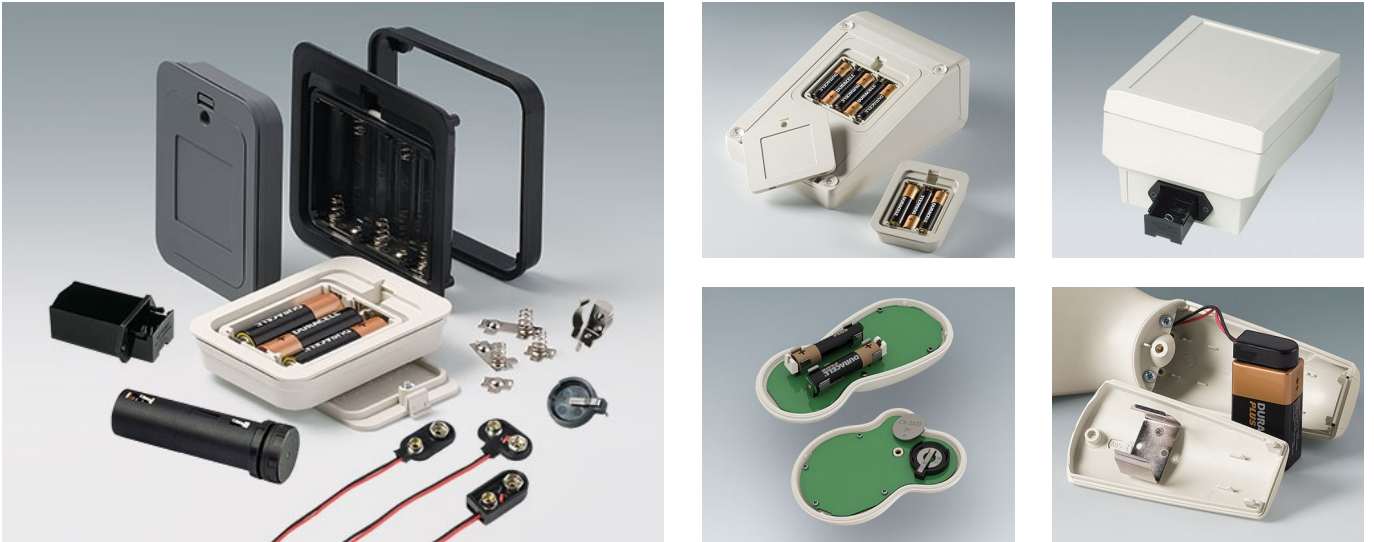

BATTERY COMPARTMENTS AND HOLDERS, **OKW** GEHÄUSE SYSTEME

BUTTON CELL HOLDERS

- Universal battery compartments and holders for AAA, AA, C and 9V size batteries for direct installation in front panels or enclosure walls.
- Also, button cell holders for installation on PCBs.

[View Customizing Options](#)

What do you still need for your own very personal product? We can supply enclosures and tuning knobs with all necessary modifications for fitting your electronic components.
Customizing options for Battery compartments and holders, button cell holders

Machining

Printing

Laser marking

Installation / Assembly
of accessories

BATTERY COMPARTMENTS AND HOLDERS,

GEHÄUSE
SYSTEME

BUTTON CELL HOLDERS

Select Versions