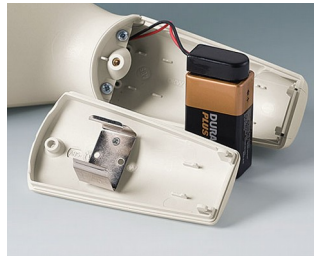

Machining

Printing

Laser marking

Installation / Assembly
of accessories

BATTERY COMPARTMENTS AND HOLDERS,

GEHÄUSE
SYSTEME

BUTTON CELL HOLDERS

Select Versions

A9156001
Battery holder, 2 x AA
PP
black RAL 9005

A9156003
Battery holder, 1 x 9 V
Steel
nickel-plated

A9174004
Battery compartment, 4 x AA
ABS (UL 94 HB)
off-white RAL 9002

A9193037
Button cell holder, Ø 0.787"

A9193038
Button cell holder, Ø 0.906"

A9193039
Button cell holder, Ø 0.472"

A9193040
Button cell holder, Ø 0.630"

A9250250
Battery spacer
PE foam

1.97"x0.98"x0.16"

A9250251
Battery spacer
PE foam

1.97"x0.98"x0.12"