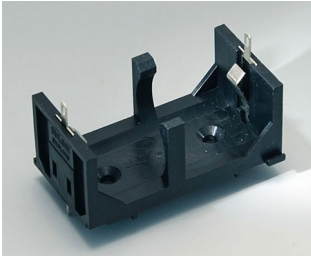

BATTERY COMPARTMENTS AND HOLDERS,

GEHÄUSE
SYSTEME

BUTTON CELL HOLDERS

A9303210
Battery holder, 1 x C
PA
black RAL 9005