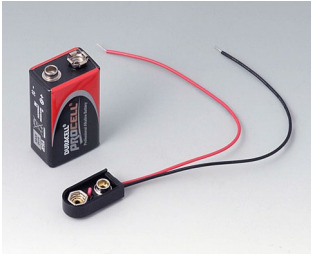

BATTERY COMPARTMENTS AND HOLDERS,

GEHÄUSE
SYSTEME

BUTTON CELL HOLDERS

Accessory "battery"

A9156002
Plug-in contact, 1 x 9 V

A9161001
Set of battery clips, 4 x AA
Steel
tin-plated

A9193003
Battery-clips, double contact
Steel
tin-plated