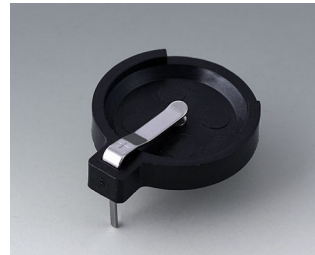

Machining

Printing

Laser marking

Installation / Assembly
of accessories

BATTERY COMPARTMENTS AND HOLDERS,

GEHÄUSE
SYSTEME

BUTTON CELL HOLDERS

Select Versions

A9156001
Battery holder, 2 x AA
PP
black RAL 9005

A9156003
Battery holder, 1 x 9 V
Steel
nickel-plated

A9174004
Battery compartment, 4 x AA
ABS (UL 94 HB)
off-white RAL 9002

A9193037
Button cell holder, Ø 0.787"

A9193038
Button cell holder, Ø 0.906"

A9193039
Button cell holder, Ø 0.472"

A9193040
Button cell holder, Ø 0.630"

A9250250
Battery spacer
PE foam

1.97"x0.98"x0.16"

A9250251
Battery spacer
PE foam

1.97"x0.98"x0.12"