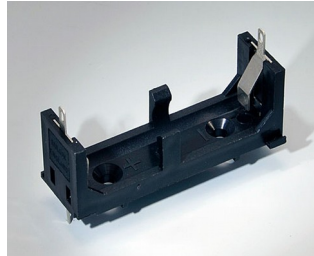

A9193038
Button cell holder, Ø 0.906"

A9193039
Button cell holder, Ø 0.472"

A9193040
Button cell holder, Ø 0.630"

A9250250
Battery spacer
PE foam

1.97"x0.98"x0.16"

A9250251
Battery spacer
PE foam

1.97"x0.98"x0.12"

A9301330
Battery holder, 3 x AA
PA
black RAL 9005

A9302510
Battery holder, 1 x 9 V
PA
black RAL 9005

A9302540
Battery holder, 4 x AA
PA
black RAL 9005

BATTERY COMPARTMENTS AND HOLDERS,

GEHÄUSE
SYSTEME

BUTTON CELL HOLDERS

A9303210
Battery holder, 1 x C
PA
black RAL 9005

A9303310
Battery holder, 1 x AA
PA
black RAL 9005

A9336117
Battery compartment kit, 3 x AA
ABS (UL 94 HB)
off-white RAL 9002
3.66"x2.72"
IP 54

A9336118
Battery compartment kit, 3 x AA
ABS (UL 94 HB)
lava
3.66"x2.72"
IP 54