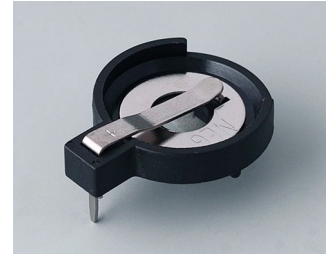

Machining

Printing

Laser marking

Installation / Assembly
of accessories

BATTERY COMPARTMENTS AND HOLDERS,

GEHÄUSE
SYSTEME

BUTTON CELL HOLDERS

Select Versions

A9156001
Battery holder, 2 x AA
PP
black RAL 9005

A9156003
Battery holder, 1 x 9 V
Steel
nickel-plated

A9174004
Battery compartment, 4 x AA
ABS (UL 94 HB)
off-white RAL 9002

A9193037
Button cell holder, Ø 0.787"

A9193038
Button cell holder, Ø 0.906"

A9193039
Button cell holder, Ø 0.472"

A9193040
Button cell holder, Ø 0.630"

A9250250
Battery spacer
PE foam

1.97"x0.98"x0.16"

A9250251
Battery spacer
PE foam

1.97"x0.98"x0.12"