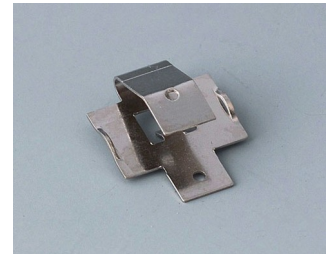

## BUTTON CELL HOLDERS

### Accessory "battery"

**A9156002**  
Plug-in contact, 1 x 9 V

**A9161001**  
Set of battery clips, 4 x AA  
Steel  
tin-plated

**A9193003**  
Battery-clips, double contact  
Steel  
tin-plated

**A9193004**  
Battery-clips, single contact  
Steel  
tin-plated

**A9193005**  
Battery clips, double contact  
Steel  
nickel-plated

**A9193006**  
Battery-clips, single contact  
Steel  
nickel-plated

**A9193008**  
Battery clips, double contact  
CuBe  
nickel-plated