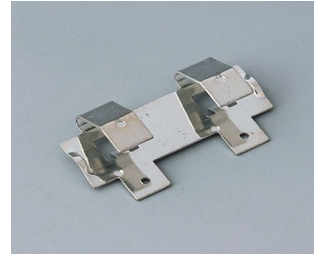

# BATTERY COMPARTMENTS AND HOLDERS,

GEHÄUSE  
SYSTEME

## BUTTON CELL HOLDERS

### Accessory "battery"

**A9156002**  
Plug-in contact, 1 x 9 V

**A9161001**  
Set of battery clips, 4 x AA  
Steel  
tin-plated

**A9193003**  
Battery-clips, double contact  
Steel  
tin-plated

**A9193004**  
Battery-clips, single contact  
Steel  
tin-plated