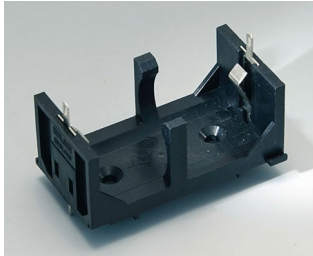

A9193038
Button cell holder, Ø 0.906"

A9193039
Button cell holder, Ø 0.472"

A9193040
Button cell holder, Ø 0.630"

A9250250
Battery spacer
PE foam

1.97"x0.98"x0.16"

A9250251
Battery spacer
PE foam

1.97"x0.98"x0.12"

A9301330
Battery holder, 3 x AA
PA
black RAL 9005

A9302510
Battery holder, 1 x 9 V
PA
black RAL 9005

A9302540
Battery holder, 4 x AA
PA
black RAL 9005

BATTERY COMPARTMENTS AND HOLDERS,

GEHÄUSE
SYSTEME

BUTTON CELL HOLDERS