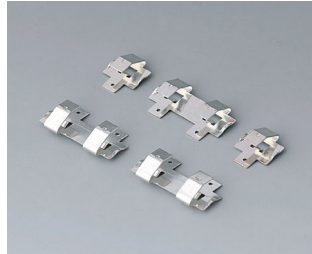

BATTERY COMPARTMENTS AND HOLDERS,

GEHÄUSE
SYSTEME

BUTTON CELL HOLDERS

Accessory "battery"

A9156002
Plug-in contact, 1 x 9 V

A9161001
Set of battery clips, 4 x AA
Steel
tin-plated

A9193003
Battery-clips, double contact
Steel
tin-plated

A9193004
Battery-clips, single contact
Steel
tin-plated

A9193005
Battery clips, double contact
Steel
nickel-plated

A9193006
Battery-clips, single contact
Steel
nickel-plated

A9193008
Battery clips, double contact
CuBe
nickel-plated