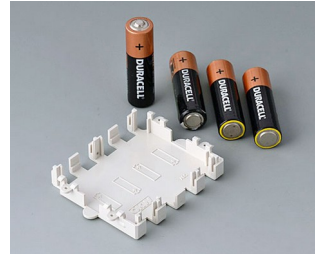

Machining

Printing

Laser marking

Installation / Assembly
of accessories

BATTERY COMPARTMENTS AND HOLDERS,

GEHÄUSE
SYSTEME

BUTTON CELL HOLDERS

Select Versions

A9156001
Battery holder, 2 x AA
PP
black RAL 9005

A9156003
Battery holder, 1 x 9 V
Steel
nickel-plated

A9174004
Battery compartment, 4 x AA
ABS (UL 94 HB)
off-white RAL 9002

A9193037
Button cell holder, Ø 0.787"

A9193038
Button cell holder, Ø 0.906"

A9193039
Button cell holder, Ø 0.472"

A9193040
Button cell holder, Ø 0.630"

A9250250
Battery spacer
PE foam

1.97"x0.98"x0.16"

A9250251
Battery spacer
PE foam

1.97"x0.98"x0.12"