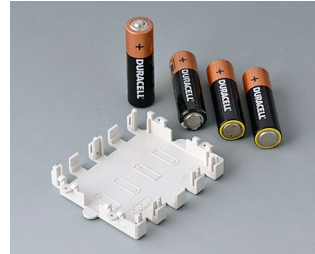

## BUTTON CELL HOLDERS

### Select Versions

**A9156001**  
Battery holder, 2 x AA  
PP  
black RAL 9005

**A9156003**  
Battery holder, 1 x 9 V  
Steel  
nickel-plated

**A9174004**  
Battery compartment, 4 x AA  
ABS (UL 94 HB)  
off-white RAL 9002