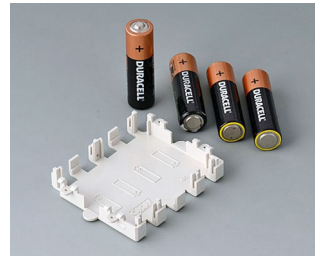

Machining

Printing

Laser marking

Installation / Assembly
of accessories

BATTERY COMPARTMENTS AND HOLDERS,

GEHÄUSE
SYSTEME

BUTTON CELL HOLDERS

Select Versions

A9156001
Battery holder, 2 x AA
PP
black RAL 9005

A9156003
Battery holder, 1 x 9 V
Steel
nickel-plated

A9174004
Battery compartment, 4 x AA
ABS (UL 94 HB)
off-white RAL 9002

A9193037
Button cell holder, Ø 0.787"

A9193038
Button cell holder, Ø 0.906"

A9193039
Button cell holder, Ø 0.472"

A9193040
Button cell holder, Ø 0.630"

A9250250
Battery spacer
PE foam

1.97"x0.98"x0.16"

A9250251
Battery spacer
PE foam

1.97"x0.98"x0.12"