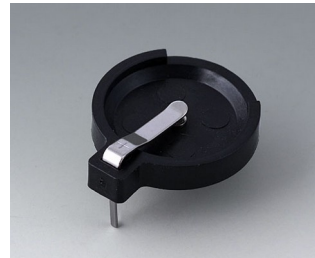

## BUTTON CELL HOLDERS

### Select Versions

**A9156001**  
Battery holder, 2 x AA  
PP  
black RAL 9005

**A9156003**  
Battery holder, 1 x 9 V  
Steel  
nickel-plated

**A9174004**  
Battery compartment, 4 x AA  
ABS (UL 94 HB)  
off-white RAL 9002

**A9193037**  
Button cell holder, Ø 0.787"

**A9193038**  
Button cell holder, Ø 0.906"

**A9193039**  
Button cell holder, Ø 0.472"

**A9193040**  
Button cell holder, Ø 0.630"

**A9250250**  
Battery spacer  
PE foam