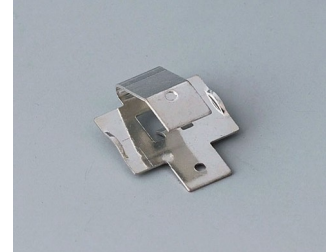

BATTERY COMPARTMENTS AND HOLDERS,

GEHÄUSE
SYSTEME

BUTTON CELL HOLDERS

Accessory "battery"

A9156002
Plug-in contact, 1 x 9 V

A9161001
Set of battery clips, 4 x AA
Steel
tin-plated

A9193003
Battery-clips, double contact
Steel
tin-plated

A9193004
Battery-clips, single contact
Steel
tin-plated

A9193005
Battery clips, double contact
Steel
nickel-plated

A9193006
Battery-clips, single contact
Steel
nickel-plated

A9193008
Battery clips, double contact
CuBe
nickel-plated