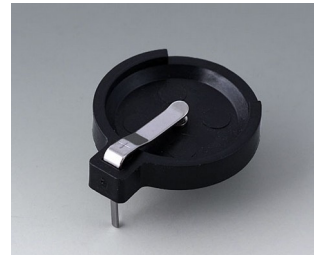

Machining

Printing

Laser marking

Installation / Assembly
of accessories

BATTERY COMPARTMENTS AND HOLDERS,

GEHÄUSE
SYSTEME

BUTTON CELL HOLDERS

Select Versions

A9156001
Battery holder, 2 x AA
PP
black RAL 9005

A9156003
Battery holder, 1 x 9 V
Steel
nickel-plated

A9174004
Battery compartment, 4 x AA
ABS (UL 94 HB)
off-white RAL 9002

A9193037
Button cell holder, Ø 0.787"

A9193038
Button cell holder, Ø 0.906"

A9193039
Button cell holder, Ø 0.472"

A9193040
Button cell holder, Ø 0.630"

A9250250
Battery spacer
PE foam

1.97"x0.98"x0.16"

A9250251
Battery spacer
PE foam

1.97"x0.98"x0.12"