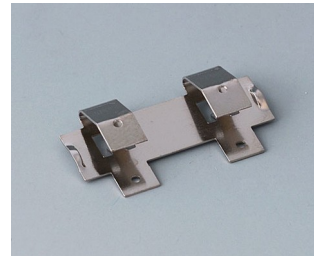

BATTERY COMPARTMENTS AND HOLDERS,

GEHÄUSE
SYSTEME

BUTTON CELL HOLDERS

Accessory "battery"

A9156002
Plug-in contact, 1 x 9 V

A9161001
Set of battery clips, 4 x AA
Steel
tin-plated

A9193003
Battery-clips, double contact
Steel
tin-plated

A9193004
Battery-clips, single contact
Steel
tin-plated

A9193005
Battery clips, double contact
Steel
nickel-plated

A9193006
Battery-clips, single contact
Steel
nickel-plated

A9193008
Battery clips, double contact
CuBe
nickel-plated