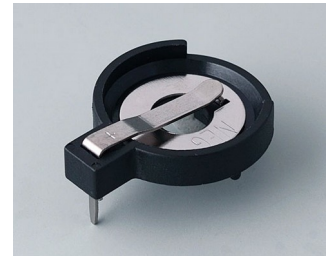

Machining

Printing

Laser marking

Installation / Assembly
of accessories

BATTERY COMPARTMENTS AND HOLDERS,

GEHÄUSE
SYSTEME

BUTTON CELL HOLDERS

Select Versions

A9156001
Battery holder, 2 x AA
PP
black RAL 9005

A9156003
Battery holder, 1 x 9 V
Steel
nickel-plated

A9174004
Battery compartment, 4 x AA
ABS (UL 94 HB)
off-white RAL 9002

A9193037
Button cell holder, Ø 0.787"

A9193038
Button cell holder, Ø 0.906"

A9193039
Button cell holder, Ø 0.472"

A9193040
Button cell holder, Ø 0.630"

A9250250
Battery spacer
PE foam

1.97"x0.98"x0.16"

A9250251
Battery spacer
PE foam

1.97"x0.98"x0.12"