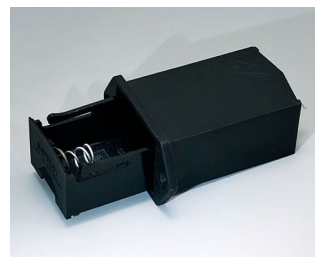

A9156001
Battery holder, 2 x AA
PP
black RAL 9005

A9156003
Battery holder, 1 x 9 V
Steel
nickel-plated

A9174004
Battery compartment, 4 x AA
ABS (UL 94 HB)
off-white RAL 9002

A9193037
Button cell holder, Ø 0.787"

A9193038
Button cell holder, Ø 0.906"

A9193039
Button cell holder, Ø 0.472"

A9193040
Button cell holder, Ø 0.630"

A9250250
Battery spacer
PE foam

1.97"x0.98"x0.16"

A9250251
Battery spacer
PE foam

1.97"x0.98"x0.12"

A9301330
Battery holder, 3 x AA
PA
black RAL 9005

A9302510
Battery holder, 1 x 9 V
PA
black RAL 9005

A9302540
Battery holder, 4 x AA
PA
black RAL 9005

BATTERY COMPARTMENTS AND HOLDERS,

GEHÄUSE
SYSTEME

BUTTON CELL HOLDERS