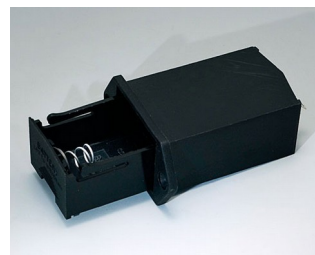

A9156001
Battery holder, 2 x AA
PP
black RAL 9005

A9156003
Battery holder, 1 x 9 V
Steel
nickel-plated

A9174004
Battery compartment, 4 x AA
ABS (UL 94 HB)
off-white RAL 9002

A9193037
Button cell holder, Ø 0.787"

A9193038
Button cell holder, Ø 0.906"

A9193039
Button cell holder, Ø 0.472"

A9193040
Button cell holder, Ø 0.630"

A9250250
Battery spacer
PE foam

1.97"x0.98"x0.16"

A9250251
Battery spacer
PE foam

1.97"x0.98"x0.12"

A9301330
Battery holder, 3 x AA
PA
black RAL 9005

A9302510
Battery holder, 1 x 9 V
PA
black RAL 9005

A9302540
Battery holder, 4 x AA
PA
black RAL 9005

BATTERY COMPARTMENTS AND HOLDERS,

GEHÄUSE
SYSTEME

BUTTON CELL HOLDERS