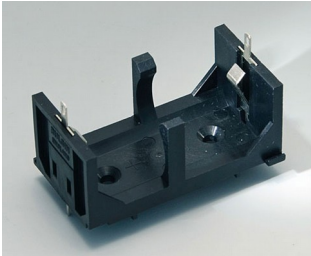

A9193038
Button cell holder, Ø 0.906"

A9193039
Button cell holder, Ø 0.472"

A9193040
Button cell holder, Ø 0.630"

A9250250
Battery spacer
PE foam

1.97"x0.98"x0.16"

A9250251
Battery spacer
PE foam

1.97"x0.98"x0.12"

A9301330
Battery holder, 3 x AA
PA
black RAL 9005

A9302510
Battery holder, 1 x 9 V
PA
black RAL 9005

A9302540
Battery holder, 4 x AA
PA
black RAL 9005

BATTERY COMPARTMENTS AND HOLDERS,

GEHÄUSE
SYSTEME

BUTTON CELL HOLDERS