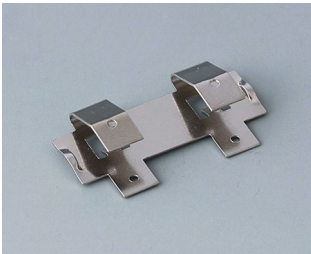

BATTERY COMPARTMENTS AND HOLDERS,

GEHÄUSE
SYSTEME

BUTTON CELL HOLDERS

Accessory "battery"

A9156002
Plug-in contact, 1 x 9 V

A9161001
Set of battery clips, 4 x AA
Steel
tin-plated

A9193003
Battery-clips, double contact
Steel
tin-plated

A9193004
Battery-clips, single contact
Steel
tin-plated

A9193005
Battery clips, double contact
Steel
nickel-plated

A9193006
Battery-clips, single contact
Steel
nickel-plated

A9193008
Battery clips, double contact
CuBe
nickel-plated