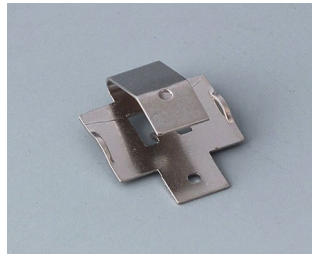

BATTERY COMPARTMENTS AND HOLDERS,

GEHÄUSE
SYSTEME

BUTTON CELL HOLDERS

Accessory "battery"

A9156002
Plug-in contact, 1 x 9 V

A9161001
Set of battery clips, 4 x AA
Steel
tin-plated

A9193003
Battery-clips, double contact
Steel
tin-plated

A9193004
Battery-clips, single contact
Steel
tin-plated

A9193005
Battery clips, double contact
Steel
nickel-plated

A9193006
Battery-clips, single contact
Steel
nickel-plated

A9193008
Battery clips, double contact
CuBe
nickel-plated