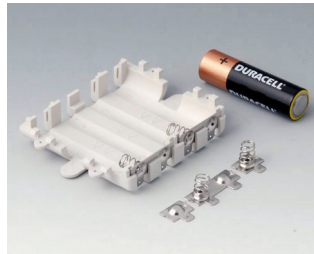

A9336119
Battery compartment kit, 3 x AA
ABS (UL 94 HB)
black RAL 9005
3.66"x2.72"
IP 54

A9338117
Battery compartment kit, 5 x AA
ABS (UL 94 HB)
off-white RAL 9002
3.66"x3.86"
IP 54

A9338118
Battery compartment kit, 5 x AA
ABS (UL 94 HB)
lava
3.66"x3.86"
IP 54

A9338119
Battery compartment kit, 5 x AA
ABS (UL 94 HB)
black RAL 9005
3.66"x3.86"
IP 54

A9338218
Battery compartment kit, 5 x AA
ASA+PC (UL 94 V-0)
lava
3.66"x3.86"
IP 54

A9345217
Set of battery compartment, 4 x AA
ABS (UL 94 HB)
off-white RAL 9002

BATTERY COMPARTMENTS AND HOLDERS,

GEHÄUSE
SYSTEME

BUTTON CELL HOLDERS

Accessory "battery"

A9156002
Plug-in contact, 1 x 9 V

A9161001
Set of battery clips, 4 x AA
Steel
tin-plated

A9193003
Battery-clips, double contact
Steel
tin-plated