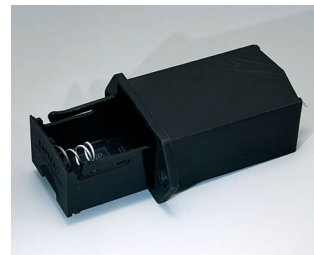

A9156001
Battery holder, 2 x AA
PP
black RAL 9005

A9156003
Battery holder, 1 x 9 V
Steel
nickel-plated

A9174004
Battery compartment, 4 x AA
ABS (UL 94 HB)
off-white RAL 9002

A9193037
Button cell holder, Ø 0.787"

A9193038
Button cell holder, Ø 0.906"

A9193039
Button cell holder, Ø 0.472"

A9193040
Button cell holder, Ø 0.630"

A9250250
Battery spacer
PE foam

1.97"x0.98"x0.16"

A9250251
Battery spacer
PE foam

1.97"x0.98"x0.12"

A9301330
Battery holder, 3 x AA
PA
black RAL 9005

A9302510
Battery holder, 1 x 9 V
PA
black RAL 9005

A9302540
Battery holder, 4 x AA
PA
black RAL 9005

BATTERY COMPARTMENTS AND HOLDERS,

GEHÄUSE
SYSTEME

BUTTON CELL HOLDERS