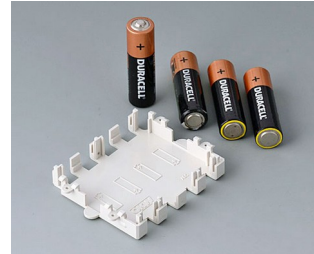

Machining

Printing

Laser marking

Installation / Assembly
of accessories

BATTERY COMPARTMENTS AND HOLDERS,

GEHÄUSE
SYSTEME

BUTTON CELL HOLDERS

Select Versions

A9156001
Battery holder, 2 x AA
PP
black RAL 9005

A9156003
Battery holder, 1 x 9 V
Steel
nickel-plated

A9174004
Battery compartment, 4 x AA
ABS (UL 94 HB)
off-white RAL 9002

A9193037
Button cell holder, Ø 0.787"

A9193038
Button cell holder, Ø 0.906"

A9193039
Button cell holder, Ø 0.472"

A9193040
Button cell holder, Ø 0.630"

A9250250
Battery spacer
PE foam

1.97"x0.98"x0.16"

A9250251
Battery spacer
PE foam

1.97"x0.98"x0.12"