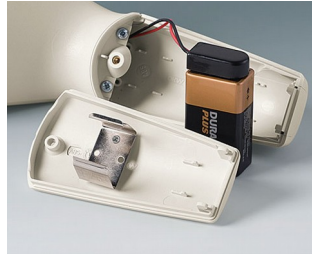

Machining

Printing

Laser marking

Installation / Assembly
of accessories

BATTERY COMPARTMENTS AND HOLDERS,

GEHÄUSE
SYSTEME

BUTTON CELL HOLDERS

Select Versions

A9156001
Battery holder, 2 x AA
PP
black RAL 9005

A9156003
Battery holder, 1 x 9 V
Steel
nickel-plated

A9174004
Battery compartment, 4 x AA
ABS (UL 94 HB)
off-white RAL 9002

A9193037
Button cell holder, Ø 0.787"

A9193038
Button cell holder, Ø 0.906"

A9193039
Button cell holder, Ø 0.472"

A9193040
Button cell holder, Ø 0.630"

A9250250
Battery spacer
PE foam

1.97"x0.98"x0.16"

A9250251
Battery spacer
PE foam

1.97"x0.98"x0.12"