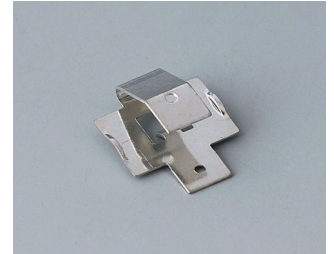

## BUTTON CELL HOLDERS

### Accessory "battery"

**A9156002**  
Plug-in contact, 1 x 9 V

**A9161001**  
Set of battery clips, 4 x AA  
Steel  
tin-plated

**A9193003**  
Battery-clips, double contact  
Steel  
tin-plated

**A9193004**  
Battery-clips, single contact  
Steel  
tin-plated

**A9193005**  
Battery clips, double contact  
Steel  
nickel-plated

**A9193006**  
Battery-clips, single contact  
Steel  
nickel-plated

**A9193008**  
Battery clips, double contact  
CuBe  
nickel-plated