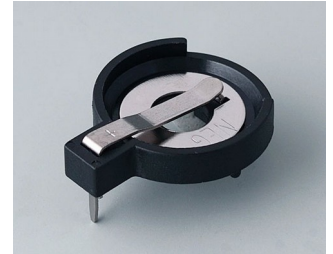

## BUTTON CELL HOLDERS

### Select Versions

**A9156001**  
Battery holder, 2 x AA  
PP  
black RAL 9005

**A9156003**  
Battery holder, 1 x 9 V  
Steel  
nickel-plated

**A9174004**  
Battery compartment, 4 x AA  
ABS (UL 94 HB)  
off-white RAL 9002

**A9193037**  
Button cell holder, Ø 0.787"

**A9193038**  
Button cell holder, Ø 0.906"

**A9193039**  
Button cell holder, Ø 0.472"

**A9193040**  
Button cell holder, Ø 0.630"

**A9250250**  
Battery spacer  
PE foam