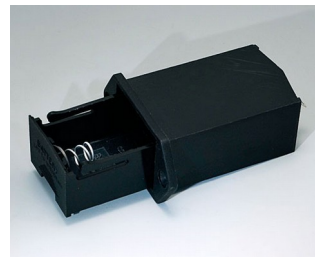

**A9193037**  
Button cell holder, Ø 0.787"

**A9193038**  
Button cell holder, Ø 0.906"

**A9193039**  
Button cell holder, Ø 0.472"

**A9193040**  
Button cell holder, Ø 0.630"

**A9250250**  
Battery spacer  
PE foam

1.97"x0.98"x0.16"

**A9250251**  
Battery spacer  
PE foam

1.97"x0.98"x0.12"

**A9301330**  
Battery holder, 3 x AA  
PA  
black RAL 9005

**A9302510**  
Battery holder, 1 x 9 V  
PA  
black RAL 9005

**A9302540**  
Battery holder, 4 x AA  
PA  
black RAL 9005