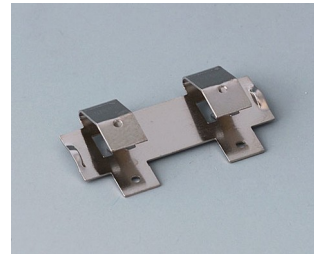

BATTERY COMPARTMENTS AND HOLDERS,

GEHÄUSE
SYSTEME

BUTTON CELL HOLDERS

Accessory "battery"

A9156002
Plug-in contact, 1 x 9 V

A9161001
Set of battery clips, 4 x AA
Steel
tin-plated

A9193003
Battery-clips, double contact
Steel
tin-plated

A9193004
Battery-clips, single contact
Steel
tin-plated

A9193005
Battery clips, double contact
Steel
nickel-plated

A9193006
Battery-clips, single contact
Steel
nickel-plated

A9193008
Battery clips, double contact
CuBe
nickel-plated