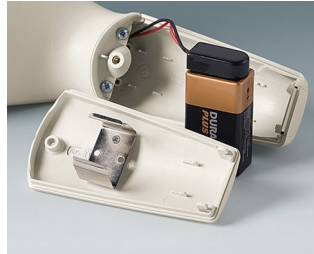

Machining

Printing

Laser marking

Installation / Assembly
of accessories

BATTERY COMPARTMENTS AND HOLDERS,

GEHÄUSE
SYSTEME

BUTTON CELL HOLDERS

Select Versions

A9156001
Battery holder, 2 x AA
PP
black RAL 9005

A9156003
Battery holder, 1 x 9 V
Steel
nickel-plated

A9174004
Battery compartment, 4 x AA
ABS (UL 94 HB)
off-white RAL 9002

A9193037
Button cell holder, Ø 0.787"

A9193038
Button cell holder, Ø 0.906"

A9193039
Button cell holder, Ø 0.472"

A9193040
Button cell holder, Ø 0.630"

A9250250
Battery spacer
PE foam

1.97"x0.98"x0.16"

A9250251
Battery spacer
PE foam

1.97"x0.98"x0.12"