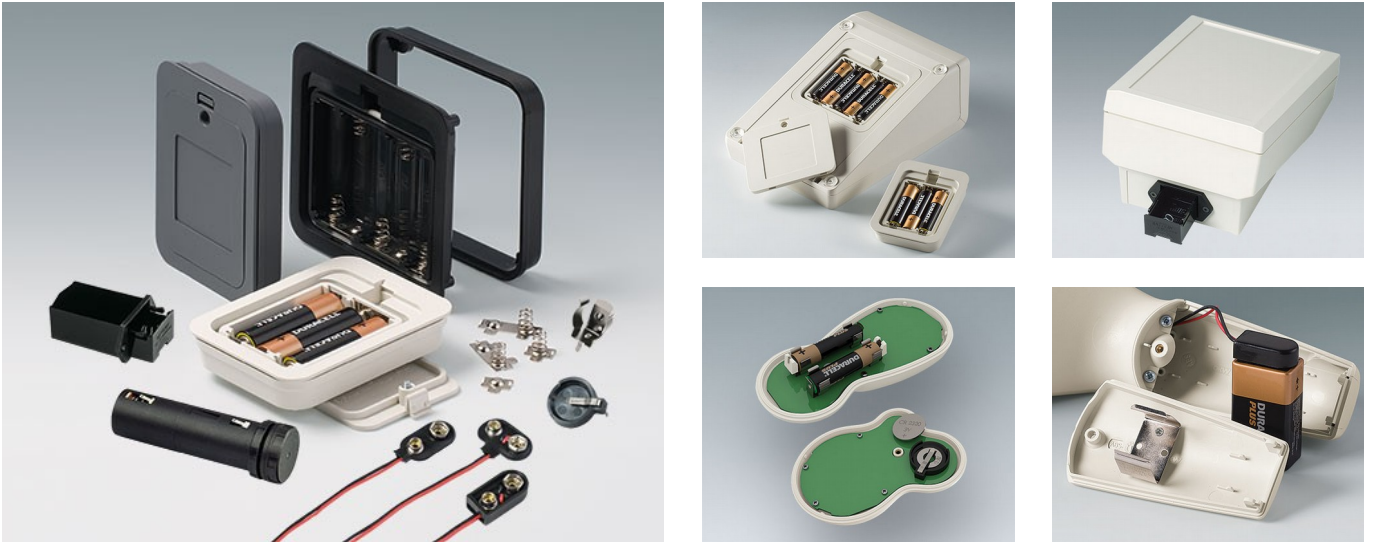

BATTERY COMPARTMENTS AND HOLDERS,

OKW

GEHÄUSE SYSTEME

BUTTON CELL HOLDERS

- Universal battery compartments and holders for AAA, AA, C and 9V size batteries for direct installation in front panels or enclosure walls.
- Also, button cell holders for installation on PCBs.

[View Customizing Options](#)

What do you still need for your own very personal product? We can supply enclosures and tuning knobs with all necessary modifications for fitting your electronic components.
Customizing options for Battery compartments and holders, button cell holders

Machining

Printing

Laser marking

Installation / Assembly
of accessories

BATTERY COMPARTMENTS AND HOLDERS,

GEHÄUSE
SYSTEME

BUTTON CELL HOLDERS

Select Versions