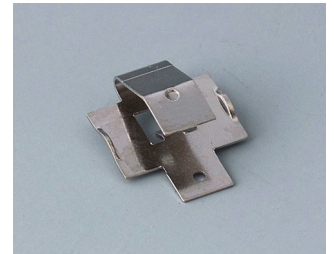

BATTERY COMPARTMENTS AND HOLDERS,

GEHÄUSE
SYSTEME

BUTTON CELL HOLDERS

Accessory "battery"

A9156002
Plug-in contact, 1 x 9 V

A9161001
Set of battery clips, 4 x AA
Steel
tin-plated

A9193003
Battery-clips, double contact
Steel
tin-plated

A9193004
Battery-clips, single contact
Steel
tin-plated

A9193005
Battery clips, double contact
Steel
nickel-plated

A9193006
Battery-clips, single contact
Steel
nickel-plated

A9193008
Battery clips, double contact
CuBe
nickel-plated

A9193009
Battery clips, single contact
CuBe
nickel-plated

Subject to technical modification without notice. © by OKW Gehäusesysteme, Buchen/Germany.