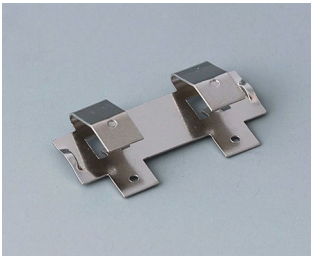

BATTERY COMPARTMENTS AND HOLDERS,

GEHÄUSE
SYSTEME

BUTTON CELL HOLDERS

Accessory "battery"

A9156002
Plug-in contact, 1 x 9 V

A9161001
Set of battery clips, 4 x AA
Steel
tin-plated

A9193003
Battery-clips, double contact
Steel
tin-plated

A9193004
Battery-clips, single contact
Steel
tin-plated

A9193005
Battery clips, double contact
Steel
nickel-plated

A9193006
Battery-clips, single contact
Steel
nickel-plated

A9193008
Battery clips, double contact
CuBe
nickel-plated