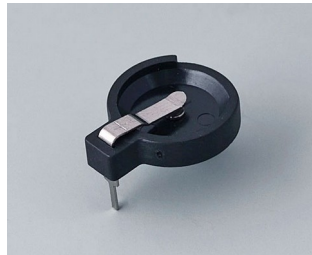

Machining

Printing

Laser marking

Installation / Assembly
of accessories

BATTERY COMPARTMENTS AND HOLDERS,

GEHÄUSE
SYSTEME

BUTTON CELL HOLDERS

Select Versions

A9156001
Battery holder, 2 x AA
PP
black RAL 9005

A9156003
Battery holder, 1 x 9 V
Steel
nickel-plated

A9174004
Battery compartment, 4 x AA
ABS (UL 94 HB)
off-white RAL 9002

A9193037
Button cell holder, Ø 0.787"

A9193038
Button cell holder, Ø 0.906"

A9193039
Button cell holder, Ø 0.472"

A9193040
Button cell holder, Ø 0.630"

A9250250
Battery spacer
PE foam

1.97"x0.98"x0.16"

A9250251
Battery spacer
PE foam

1.97"x0.98"x0.12"