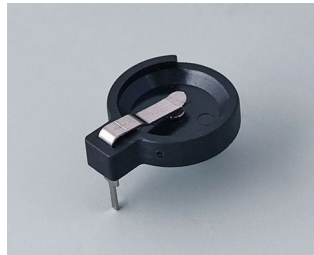

Machining

Printing

Laser marking

Installation / Assembly
of accessories

BATTERY COMPARTMENTS AND HOLDERS,

GEHÄUSE
SYSTEME

BUTTON CELL HOLDERS

Select Versions

A9156001
Battery holder, 2 x AA
PP
black RAL 9005

A9156003
Battery holder, 1 x 9 V
Steel
nickel-plated

A9174004
Battery compartment, 4 x AA
ABS (UL 94 HB)
off-white RAL 9002

A9193037
Button cell holder, Ø 0.787"

A9193038
Button cell holder, Ø 0.906"

A9193039
Button cell holder, Ø 0.472"

A9193040
Button cell holder, Ø 0.630"

A9250250
Battery spacer
PE foam

1.97"x0.98"x0.16"

A9250251
Battery spacer
PE foam

1.97"x0.98"x0.12"