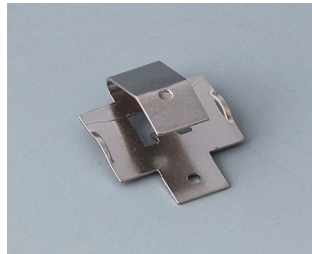

## BUTTON CELL HOLDERS

### Accessory "battery"

**A9156002**  
Plug-in contact, 1 x 9 V

**A9161001**  
Set of battery clips, 4 x AA  
Steel  
tin-plated

**A9193003**  
Battery-clips, double contact  
Steel  
tin-plated

**A9193004**  
Battery-clips, single contact  
Steel  
tin-plated

**A9193005**  
Battery clips, double contact  
Steel  
nickel-plated

**A9193006**  
Battery-clips, single contact  
Steel  
nickel-plated

**A9193008**  
Battery clips, double contact  
CuBe  
nickel-plated