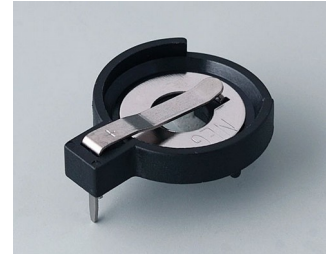

Machining

Printing

Laser marking

Installation / Assembly
of accessories

BATTERY COMPARTMENTS AND HOLDERS,

GEHÄUSE
SYSTEME

BUTTON CELL HOLDERS

Select Versions

A9156001
Battery holder, 2 x AA
PP
black RAL 9005

A9156003
Battery holder, 1 x 9 V
Steel
nickel-plated

A9174004
Battery compartment, 4 x AA
ABS (UL 94 HB)
off-white RAL 9002

A9193037
Button cell holder, Ø 0.787"

A9193038
Button cell holder, Ø 0.906"

A9193039
Button cell holder, Ø 0.472"

A9193040
Button cell holder, Ø 0.630"

A9250250
Battery spacer
PE foam

1.97"x0.98"x0.16"

A9250251
Battery spacer
PE foam

1.97"x0.98"x0.12"