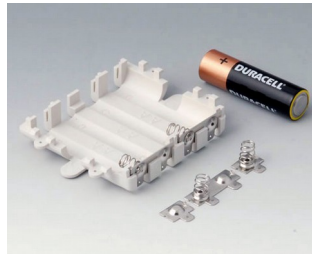

A9345217
Set of battery compartment, 4 x AA
ABS (UL 94 HB)
off-white RAL 9002