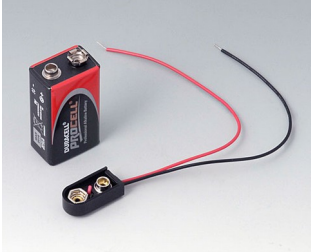

BATTERY COMPARTMENTS AND HOLDERS,

GEHÄUSE
SYSTEME

BUTTON CELL HOLDERS

Accessory "battery"

A9156002
Plug-in contact, 1 x 9 V

A9161001
Set of battery clips, 4 x AA
Steel
tin-plated

A9193003
Battery-clips, double contact
Steel
tin-plated