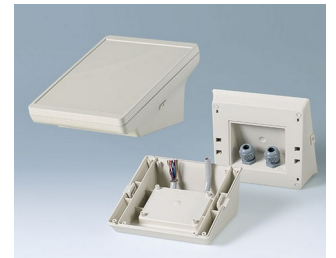

CABLE GLANDS, STRAIN RELIEF

- High protection class IP 68 cable glands, in sizes from M12 to M32, with a sealing ring for external threads.
- Version "quick fix" cable glands only extend into the enclosure by a few millimeters, so do not hinder any other components inside. They are also easy to install without special tools.
- Strain relief to protect electric cables from mechanical stress.