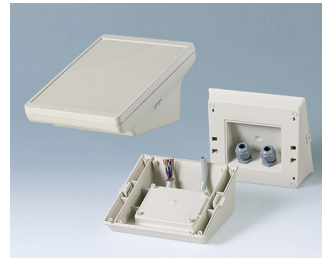

CABLE GLANDS, STRAIN RELIEF

- High protection class IP 68 cable glands, in sizes from M12 to M32, with a sealing ring for external threads.
- Version "quick fix" cable glands only extend into the enclosure by a few millimeters, so do not hinder any other components inside. They are also easy to install without special tools.
- Strain relief to protect electric cables from mechanical stress.

Select Versions

A9166004
Set of pull-relief
PA 6
volcano

A9199005
Strain relief
PA 6
volcano

C2312137
Cable grommet
EPDM
light gray RAL 7035

IP 67

C2312418
Cable gland M12x0.059"
PA
silver gray RAL 7001

IP 68