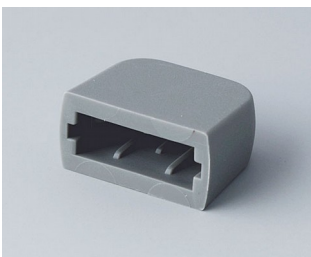

USB COVERS

To lock the USB interface or simply to insert into type A USB sockets. Offers protection from damage and foreign matter.

Select Versions

A9320008
 USB end cover
 TPE
 volcano

A9320107
 USB cover
 PP
 off-white RAL 9002
 1.38"x0.51"

A9320207
 USB cover, type Mini-USB
 PP
 off-white RAL 9002
 1.16"x0.33"

Subject to technical modification without notice. © by OKW Gehäusesysteme, Buchen/Germany.