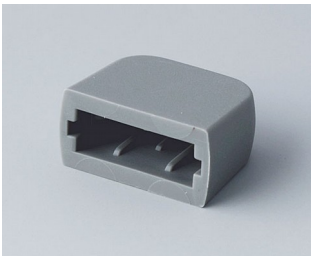

USB COVERS

To lock the USB interface or simply to insert into type A USB sockets. Offers protection from damage and foreign matter.

Select Versions

A9320008
USB end cover
TPE
volcano

A9320107
USB cover
PP
off-white RAL 9002
1.38"x0.51"

A9320207
USB cover, type Mini-USB
PP
off-white RAL 9002
1.16"x0.33"

Subject to technical modification without notice. © by OKW Gehäusesysteme, Buchen/Germany.