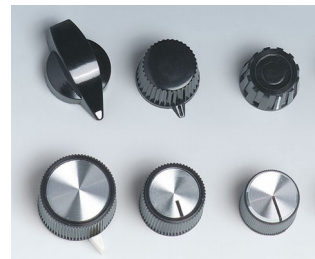

- different designs and sizes: practical, with a good grip
- high-grade metal effect with aluminum cap or insert embellisher; the color and styling of your front panel thus forms a unified whole
- models with markings; advantageous for adjusting and indicating
- lateral screw fixing for rotary potentiometer with shaft ends
- sizes from \varnothing 12 to \varnothing 38 mm with spindle sizes 4 mm or 6 mm
- accessory insert: reduces borehole from 6 to 4 mm