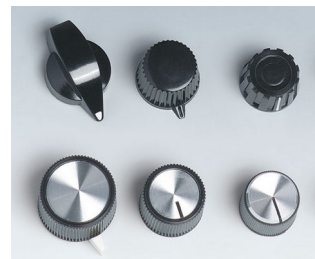

- different designs and sizes: practical, with a good grip
- high-grade metal effect with aluminum cap or insert embellisher; the color and styling of your front panel thus forms a unified whole
- models with markings; advantageous for adjusting and indicating
- lateral screw fixing for rotary potentiometer with shaft ends
- sizes from \varnothing 12 to \varnothing 38 mm with spindle sizes 4 mm or 6 mm
- accessory insert: reduces borehole from 6 to 4 mm