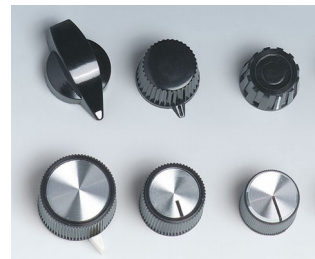

- different designs and sizes: practical, with a good grip
- high-grade metal effect with aluminum cap or insert embellisher; the color and styling of your front panel thus forms a unified whole
- models with markings; advantageous for adjusting and indicating
- lateral screw fixing for rotary potentiometer with shaft ends
- sizes from  $\varnothing$  12 to  $\varnothing$  38 mm with spindle sizes 4 mm or 6 mm
- accessory insert: reduces borehole from 6 to 4 mm