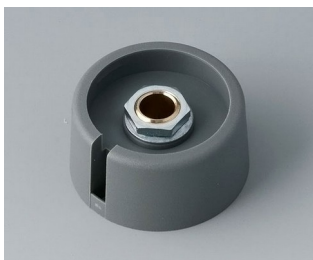

A3023049
COM-KNOBS 23, with recess
PA 6
nero
23x16mm 4mm

A3023068
COM-KNOBS 23, with recess
PA 6
volcano
23x16mm 6mm

A3023069
COM-KNOBS 23, with recess
PA 6
nero
23x16mm 6mm

COM-KNOBS

A3023638
COM-KNOBS 23, with recess
PA 6
volcano
23x16mm 1/4"

A3023639
COM-KNOBS 23, with recess
PA 6
nero
23x16mm 1/4"

A3031068
COM-KNOBS 31, with recess
PA 6
volcano
31x16mm 6mm

A3031069
COM-KNOBS 31, with recess
PA 6
nero
31x16mm 6mm

A3031638
COM-KNOBS 31, with recess
PA 6
volcano
31x16mm 1/4"