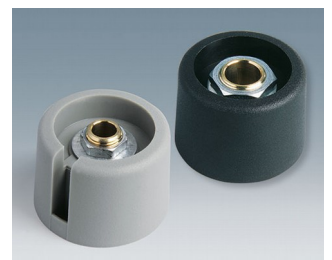

COM-KNOBS

Modern collet knob system

Aesthetic design, a modern selection of pastel colors, and a secure collet fixing system are the main features of our COM-KNOBS range. These very attractive tuning knobs will give your application a high-quality appearance.

- modern and innovative control knobs
- cover with a matt chrome finish for a classy metallic look (sizes 23-40)
- reliable operation with the tried and tested collet fixing system
- convenient assembly from the front with tight fitting on the axis
- with/without slot for arrow marking elements
- clip-on covers with or without a finger recess for finer control and adjustment (sizes 40-50)
- also suitable for fitting accessory disks, dials, stator and nut covers
- the design is similar to our innovative TOP-KNOBS series; this guarantees you a uniform appearance when using the two knob technologies
- modern color combinations

knob sizes	boreholes
ø 16, 20, 23 mm	4 mm, 6 mm, 1/4"
ø 31 mm	6 mm, 1/4"
ø 40, 50 mm	6 mm, 8 mm