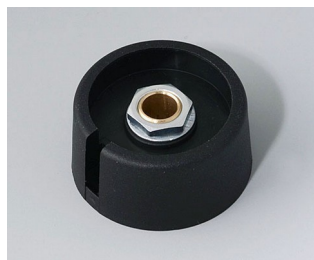

A3023639
COM-KNOBS 23, with recess
PA 6
nero
23x16mm 1/4"

A3031068
COM-KNOBS 31, with recess
PA 6
volcano
31x16mm 6mm

A3031069
COM-KNOBS 31, with recess
PA 6
nero
31x16mm 6mm

A3031638
COM-KNOBS 31, with recess
PA 6
volcano
31x16mm 1/4"