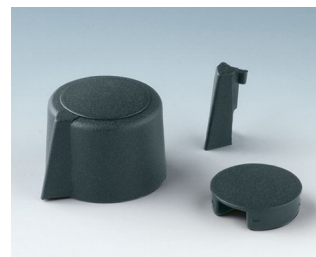

COM-KNOBS

Modern collet knob system

Aesthetic design, a modern selection of pastel colors, and a secure collet fixing system are the main features of our COM-KNOBS range. These very attractive tuning knobs will give your application a high-quality appearance.

- modern and innovative control knobs
- cover with a matt chrome finish for a classy metallic look (sizes 23-40)
- reliable operation with the tried and tested collet fixing system
- convenient assembly from the front with tight fitting on the axis
- with/without slot for arrow marking elements
- clip-on covers with or without a finger recess for finer control and adjustment (sizes 40-50)
- also suitable for fitting accessory disks, dials, stator and nut covers
- the design is similar to our innovative TOP-KNOBS series; this guarantees you a uniform appearance when using the two knob technologies
- modern color combinations

knob sizes	boreholes
ø 16, 20, 23 mm	4 mm, 6 mm, 1/4"
ø 31 mm	6 mm, 1/4"
ø 40, 50 mm	6 mm, 8 mm