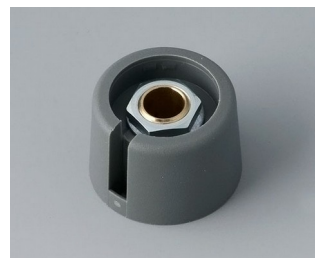

A3020069
COM-KNOBS 20, with recess
PA 6
nero
20x16mm 6mm

A3020638
COM-KNOBS 20, with recess
PA 6
volcano
20x16mm 1/4"

A3020639
COM-KNOBS 20, with recess
PA 6
nero
20x16mm 1/4"

A3023048
COM-KNOBS 23, with recess
PA 6
volcano
23x16mm 4mm

A3023049
COM-KNOBS 23, with recess
PA 6
nero
23x16mm 4mm

A3023068
COM-KNOBS 23, with recess
PA 6
volcano
23x16mm 6mm

A3023069
COM-KNOBS 23, with recess
PA 6
nero
23x16mm 6mm

COM-KNOBS

A3023638
COM-KNOBS 23, with recess
PA 6
volcano
23x16mm 1/4"