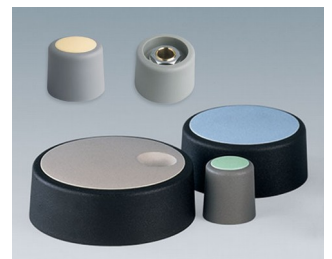

COM-KNOBS

Modern collet knob system

Aesthetic design, a modern selection of pastel colors, and a secure collet fixing system are the main features of our COM-KNOBS range. These very attractive tuning knobs will give your application a high-quality appearance.

- modern and innovative control knobs
- cover with a matt chrome finish for a classy metallic look (sizes 23-40)
- reliable operation with the tried and tested collet fixing system
- convenient assembly from the front with tight fitting on the axis
- with/without slot for arrow marking elements
- clip-on covers with or without a finger recess for finer control and adjustment (sizes 40-50)
- also suitable for fitting accessory disks, dials, stator and nut covers
- the design is similar to our innovative TOP-KNOBS series; this guarantees you a uniform appearance when using the two knob technologies
- modern color combinations

knob sizes	boreholes
ø 16, 20, 23 mm	4 mm, 6 mm, 1/4"
ø 31 mm	6 mm, 1/4"
ø 40, 50 mm	6 mm, 8 mm