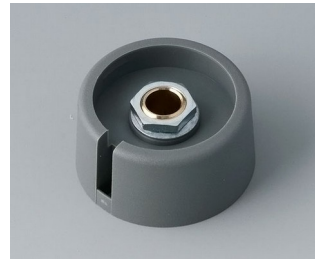

A3031068
COM-KNOBS 31, with recess
PA 6
volcano
31x16mm 6mm