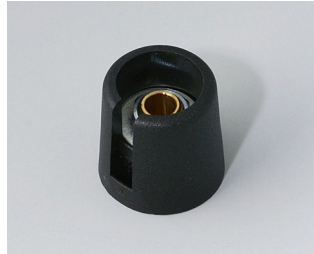

- modern and innovative control knobs
- cover with a matt chrome finish for a classy metallic look (sizes 23-40)
- reliable operation with the tried and tested collet fixing system
- convenient assembly from the front with tight fitting on the axis
- with/without slot for arrow marking elements
- clip-on covers with or without a finger recess for finer control and adjustment (sizes 40-50)
- also suitable for fitting accessory disks, dials, stator and nut covers
- the design is similar to our innovative TOP-KNOBS series; this guarantees you a uniform appearance when using the two knob technologies
- modern color combinations

Machining

Lacquering

Printing

Laser marking

Installation / Assembly of accessories

COM-KNOBS

Select Versions

A3016048
COM-KNOBS 16, with recess
PA 6
volcano
16x16mm 4mm

A3016049
COM-KNOBS 16, with recess
PA 6
nero
16x16mm 4mm

A3016068
COM-KNOBS 16, with recess
PA 6
volcano
16x16mm 6mm

A3016069
COM-KNOBS 16, with recess
PA 6
nero
16x16mm 6mm

A3016638
COM-KNOBS 16, with recess
PA 6
volcano
16x16mm 1/4"