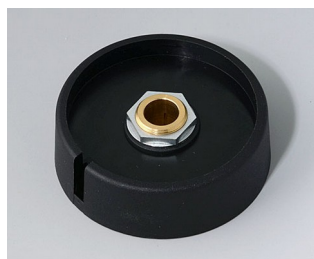

A3040089
COM-KNOBS 40, with recess
PA 6
nero
40x16mm 8mm

A3050068
COM-KNOBS 50, with recess
PA 6
volcano
50x16mm 6mm

A3050069
COM-KNOBS 50, with recess
PA 6
nero
50x16mm 6mm

A3050088
COM-KNOBS 50, with recess
PA 6
volcano
50x16mm 8mm