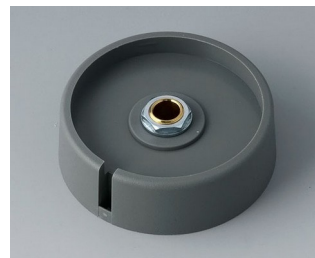

A3050068
COM-KNOBS 50, with recess
PA 6
volcano
50x16mm 6mm