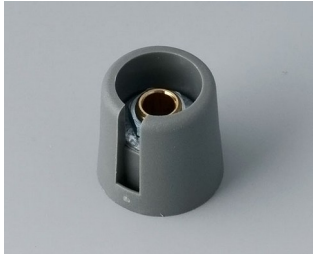

- modern and innovative control knobs
- cover with a matt chrome finish for a classy metallic look (sizes 23-40)
- reliable operation with the tried and tested collet fixing system
- convenient assembly from the front with tight fitting on the axis
- with/without slot for arrow marking elements
- clip-on covers with or without a finger recess for finer control and adjustment (sizes 40-50)
- also suitable for fitting accessory disks, dials, stator and nut covers
- the design is similar to our innovative TOP-KNOBS series; this guarantees you a uniform appearance when using the two knob technologies
- modern color combinations

Machining

Lacquering

Printing

Laser marking

Installation / Assembly of accessories

COM-KNOBS

Select Versions

A3016048
COM-KNOBS 16, with recess
PA 6
volcano
16x16mm 4mm

A3016049
COM-KNOBS 16, with recess
PA 6
nero
16x16mm 4mm

A3016068
COM-KNOBS 16, with recess
PA 6
volcano
16x16mm 6mm

A3016069
COM-KNOBS 16, with recess
PA 6
nero
16x16mm 6mm

A3016638
COM-KNOBS 16, with recess
PA 6
volcano
16x16mm 1/4"