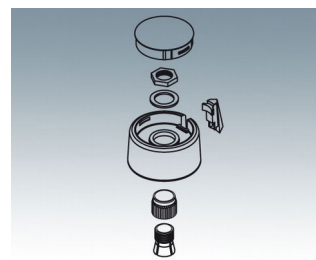

COM-KNOBS

Modern collet knob system

Aesthetic design, a modern selection of pastel colors, and a secure collet fixing system are the main features of our COM-KNOBS range. These very attractive tuning knobs will give your application a high-quality appearance.

- modern and innovative control knobs
- cover with a matt chrome finish for a classy metallic look (sizes 23-40)
- reliable operation with the tried and tested collet fixing system
- convenient assembly from the front with tight fitting on the axis
- with/without slot for arrow marking elements
- clip-on covers with or without a finger recess for finer control and adjustment (sizes 40-50)
- also suitable for fitting accessory disks, dials, stator and nut covers
- the design is similar to our innovative TOP-KNOBS series; this guarantees you a uniform appearance when using the two knob technologies
- modern color combinations

knob sizes	boreholes
ø 16, 20, 23 mm	4 mm, 6 mm, 1/4"
ø 31 mm	6 mm, 1/4"
ø 40, 50 mm	6 mm, 8 mm