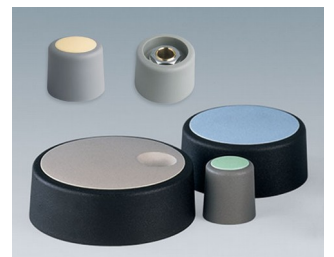

COM-KNOBS

Modern collet knob system

Aesthetic design, a modern selection of pastel colors, and a secure collet fixing system are the main features of our COM-KNOBS range. These very attractive tuning knobs will give your application a high-quality appearance.

- modern and innovative control knobs
- cover with a matt chrome finish for a classy metallic look (sizes 23-40)
- reliable operation with the tried and tested collet fixing system
- convenient assembly from the front with tight fitting on the axis
- with/without slot for arrow marking elements
- clip-on covers with or without a finger recess for finer control and adjustment (sizes 40-50)
- also suitable for fitting accessory disks, dials, stator and nut covers
- the design is similar to our innovative TOP-KNOBS series; this guarantees you a uniform appearance when using the two knob technologies
- modern color combinations

knob sizes	boreholes
ø 16, 20, 23 mm	4 mm, 6 mm, 1/4"
ø 31 mm	6 mm, 1/4"
ø 40, 50 mm	6 mm, 8 mm