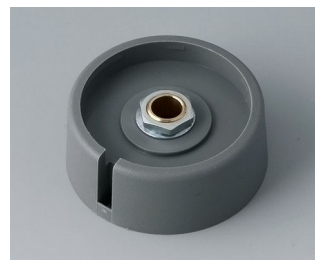

A3040068
COM-KNOBS 40, with recess
PA 6
volcano
40x16mm 6mm