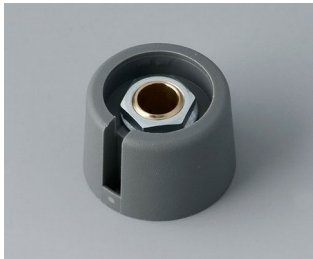

A3023049
COM-KNOBS 23, with recess
PA 6
nero
23x16mm 4mm

A3023068
COM-KNOBS 23, with recess
PA 6
volcano
23x16mm 6mm

A3023069
COM-KNOBS 23, with recess
PA 6
nero
23x16mm 6mm

COM-KNOBS

A3023638
COM-KNOBS 23, with recess
PA 6
volcano
23x16mm 1/4"

A3023639
COM-KNOBS 23, with recess
PA 6
nero
23x16mm 1/4"

A3031068
COM-KNOBS 31, with recess
PA 6
volcano
31x16mm 6mm

A3031069
COM-KNOBS 31, with recess
PA 6
nero
31x16mm 6mm

A3031638
COM-KNOBS 31, with recess
PA 6
volcano
31x16mm 1/4"