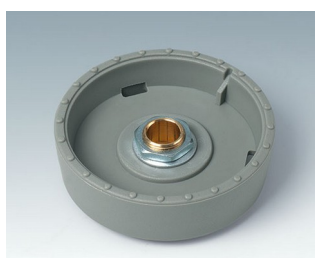

STAR-KNOBS

Modern illuminated tuning knobs

Our STAR-KNOBS are designed for menu driven interfaces, click rotation and click push-in for 'OK'. This reduces the number of knobs and controls required on the front panel. The illumination is a visual highlight and enhances user operation of the equipment.

- innovative design for flush fitting or surface mounting
- the flush-fitting version represents an attractive transition between the knob and the front of the device; the knob can be illuminated, that is, a ring lights up between the recess and the knob cover
- with the surface-mounted version, the knob design makes a great impression thanks to the slight inclination of the body towards the inner axis, thus allowing ergonomically comfortable operation; the knob is mounted on an approx. 3 mm high ring, which can be illuminated if required
- illumination possible with modern, energy-saving SMD LED technology for power supply units with 5 V: either white backlight for the colors diamond, emerald and sapphire or RGB backlight for individual colors as accessory
- knob with or without knurls
- cover with or without finger recess for fine adjustments
- tried and tested collet fixture system with secure fit on the axle
- max. torques: assembly = 1.5 Nm, function = 1.2 Nm

knob sizes boreholes

∅ 33 mm 6 mm, 1/4"

∅ 41 mm 6 mm

Minimum Components for 1 STAR-KNOB:

1 knob, 1 cover, 1 assembly kit