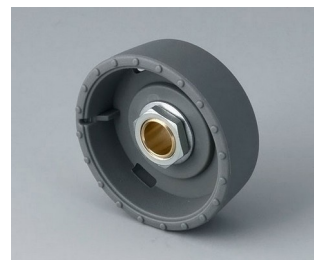

B8133068
STAR-KNOBS 33, with knurls
PA 6
volcano
33x14mm 6mm