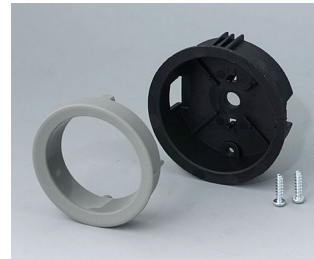

- innovative design for flush fitting or surface mounting
- the flush-fitting version represents an attractive transition between the knob and the front of the device; the knob can be illuminated, that is, a ring lights up between the recess and the knob cover
- with the surface-mounted version, the knob design makes a great impression thanks to the slight inclination of the body towards the inner axis, thus allowing ergonomically comfortable operation; the knob is mounted on an approx. 3 mm high ring, which can be illuminated if required
- illumination possible with modern, energy-saving SMD LED technology for power supply units with 5 V: either white backlight for the colors diamond, emerald and sapphire or RGB backlight for individual colors as accessory
- knob with or without knurls
- cover with or without finger recess for fine adjustments
- tried and tested collet fixture system with secure fit on the axle
- max. torques: assembly = 1.5 Nm, function = 1.2 Nm

## Select Versions

**B8733118**  
Assembly kit 33, flush fitting version  
PA 6  
volcano

**B8733119**  
Assembly kit 33, flush fitting version  
PA 6  
nero

**B8733201**  
Assembly kit 33, surface-mounted version  
PC (UL 94 HB)  
diamond

**B8733206**  
Assembly kit 33, surface-mounted version  
PC (UL 94 HB)  
sapphire

# STAR-KNOBS

**B8733218**  
Assembly kit 33, surface-mounted version  
PA 6  
volcano

**B8733219**  
Assembly kit 33, surface-mounted version  
PA 6  
nero

**B8741118**  
Assembly kit 41, flush fitting version  
PA 6  
volcano