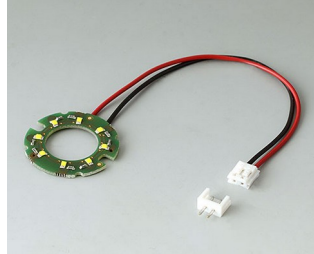

B8733004
LED illumination kit