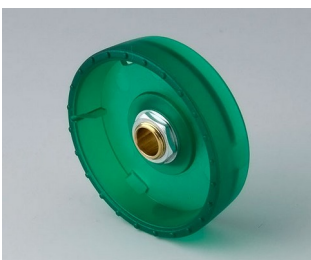

B8341065
STAR-KNOBS 41, with knurls
PC (UL 94 HB)
emerald
41x14mm 6mm