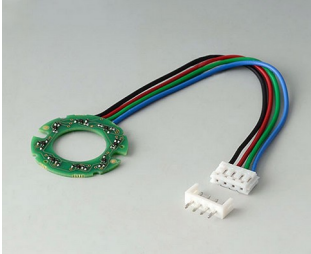

STAR-KNOBS

Accessory "illumination"

B7546001
LED illumination kit, 8 LEDs
(RGB backlight)