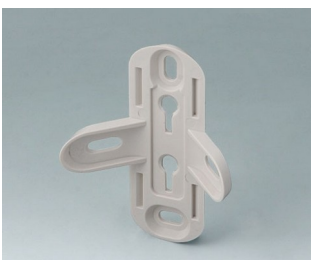

- 2 sizes, M and S
- convex version or version with recessed operating area for membrane keypads
- high-quality ASA+PC-FR material with high UV protection in the standard color off-white (RAL 9002)
- screwed together on the rear of the enclosure using Torx stainless steel screws
- optional seal (accessory) for IP 55
- special wall suspension element (accessory) for mounting the enclosure in 90° inside corners or on flat surfaces
- desktop stand set (accessory) ensures reliable desktop positioning and an ergonomic reading angle of 45° when the enclosure is set up horizontally
- PCB mounting positions in the top and bottom parts

Accessory "station"

B4705207
Desktop stand set
ASA+PC (UL 94 V-0)

Accessory "protection"

B4708920
Seal S

B4710920
Seal M

Accessory "wall/holder"

B4705907
Wall suspension element
ASA+PC (UL 94 V-0)

SMART-CONTROL

Accessory "screws"

A0325060
Self-tapping screw 0.098" x
0.236" (T8)
Stainless steel

Subject to technical modification without notice. © by OKW Gehäusesysteme, Buchen/Germany.